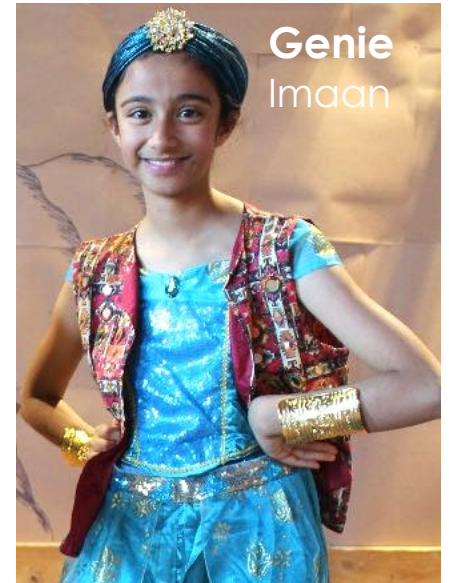

## Year 5 and Key Stage 2

Farsley Farfield Primary School

Tuesday, 13 December 2022  
Wednesday, 14 December 2022

**Aladdin**  
Theo

**Jasmine**  
Ameera

**Abanazar 1 and 2: Musa and Zain**  
**Wantu: Vican**

**Wishy and Washy**  
Aayush and George

**The King**  
Kieran

**Tom**  
Hassan

**Genie**  
Imaan

**The Sultan**  
Shailen

**Scheherazade**  
Umaiza

**Show band:** Simon, Finnan, Jackson, Theo, Aoife, Sophia, Eden, Arianna, Amy, Lily, Reuben, James