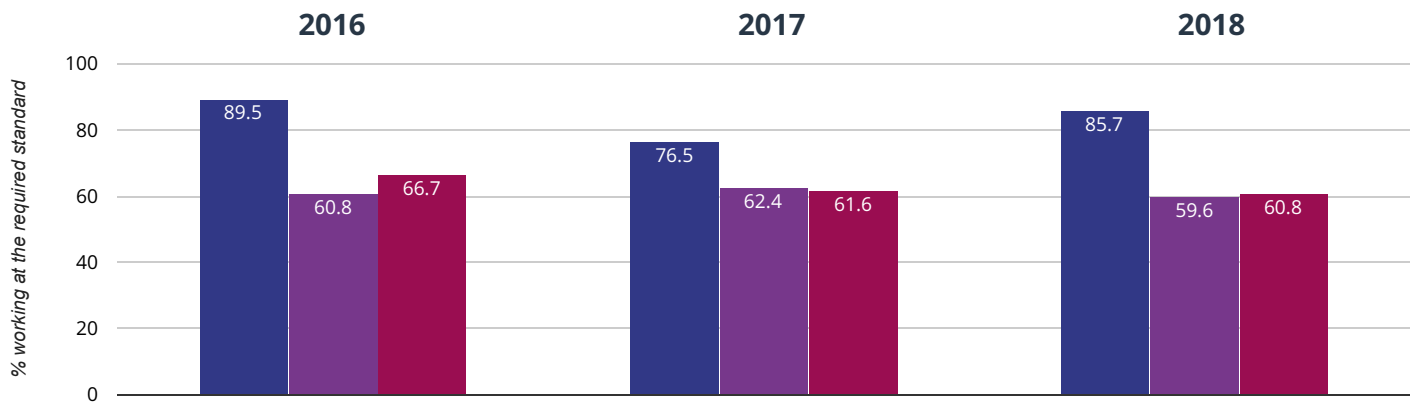

FARSLEY FARFIELD PRIMARY SCHOOL

Brought to you by [the NCER](#)

 EYFSP
  Phonics
  KS1
  KS2 (DfE)

Year 1: Working At

88.1% in 2018

0% change from 2017

17.6% points rise since 2016

■ Farsley Farfield Primary School
 ■ Leeds (227)
 ■ NCER National (16274)

Year 2: Working At

85.7% in 2018

9.2% points rise since 2017

3.8% points drop since 2016

■ Farsley Farfield Primary School ■ Leeds (224) ■ NCER National (15573)