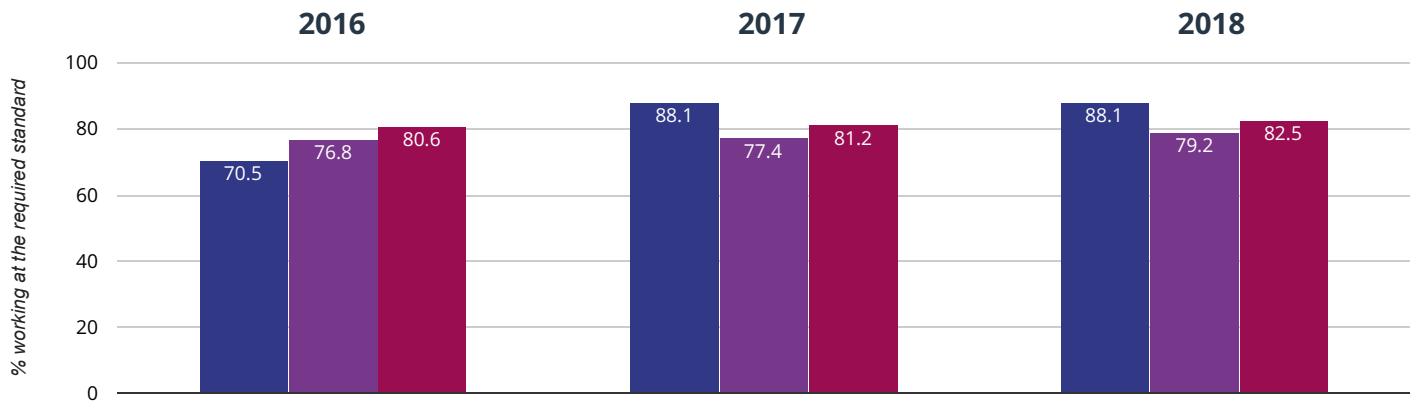

FARSLEY FARFIELD PRIMARY SCHOOL

Brought to you by [the NCER](#)

 EYFSP
  Phonics
  KS1
  KS2 (DfE)

Year 1: Working At

88.1% in 2018

0% change from 2017

17.6% points rise since 2016

■ Farsley Farfield Primary School
 ■ Leeds (227)
 ■ NCER National (16274)

Year 2: Working At

85.7% in 2018

9.2% points rise since 2017

3.8% points drop since 2016

■ Farsley Farfield Primary School ■ Leeds (224) ■ NCER National (15573)