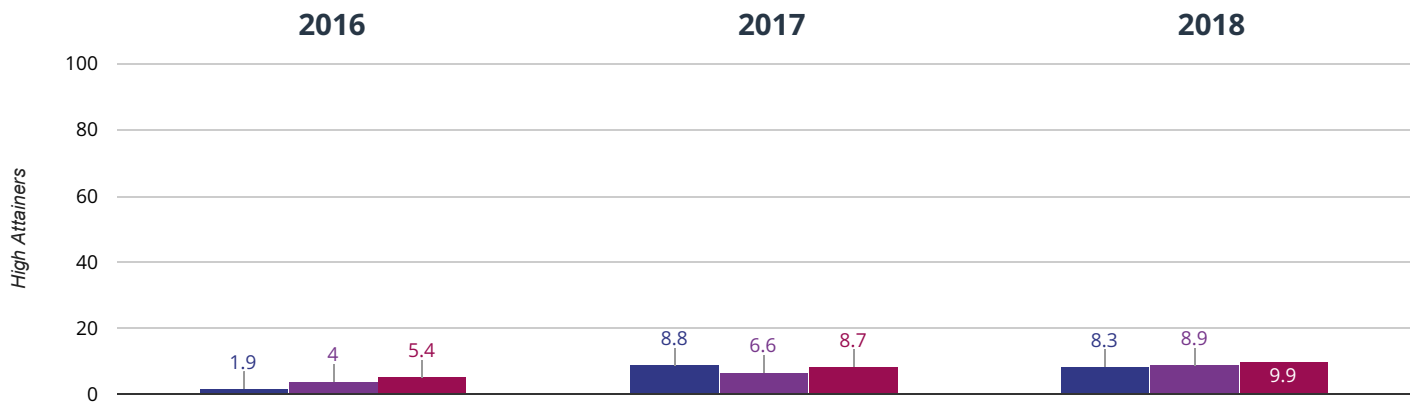

? GPS - high attainers

43.3% in 2018

0.6% points drop since 2017

29.8% points rise since 2016

■ Farsley Farfield Primary School ■ Leeds (220) ■ NCER National (15750)

? GPS - average scaled score

107.3 in 2018

0.9 points drop since 2017

5.2 points rise since 2016

■ Farsley Farfield Primary School ■ Leeds (220) ■ NCER National (15750)

RWM - achieved standard

61.7% in 2018

2.1% points rise since 2017

17.5% points rise since 2016

■ Farsley Farfield Primary School ■ Leeds (220) ■ NCER National (15750)

RWM - high attainers

8.3% in 2018

0.5% points drop since 2017

6.4% points rise since 2016

■ Farsley Farfield Primary School ■ Leeds (220) ■ NCER National (15750)