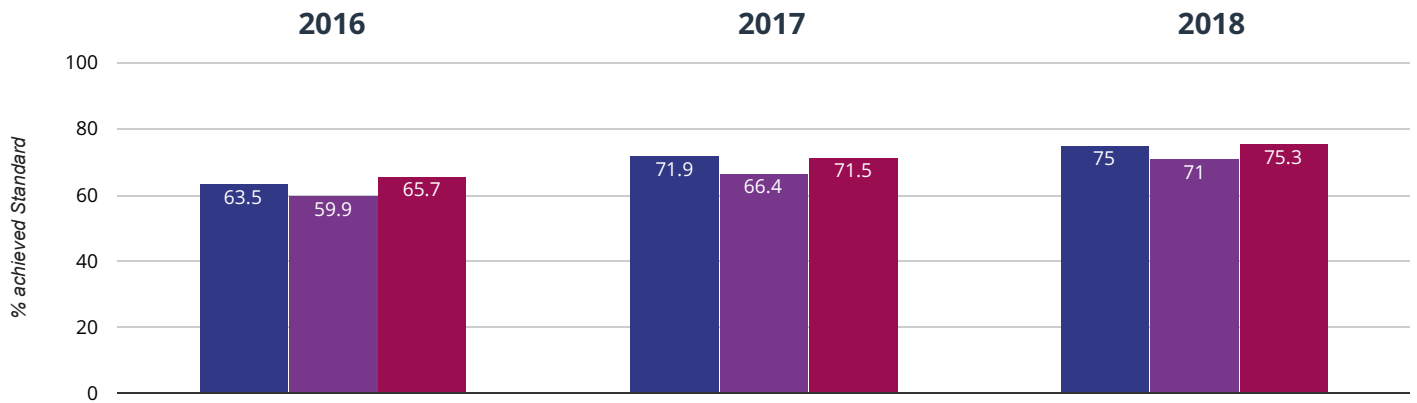

FARSLEY FARFIELD PRIMARY SCHOOL

Brought to you by [the NCER](#)

EYFSP
 Phonics
 KS1
 KS2 (DfE)

Reading - achieved standard

75% in 2018

3.1% points rise since 2017

11.5% points rise since 2016

■ Farsley Farfield Primary School
 ■ Leeds (220)
 ■ NCER National (15750)

Reading - high attainers

33.3% in 2018

14% points rise since 2017

16% points rise since 2016

■ Farsley Farfield Primary School ■ Leeds (220) ■ NCER National (15750)

Reading - average scaled score

105.7 in 2018

3 points rise since 2017

2.9 points rise since 2016

■ Farsley Farfield Primary School ■ Leeds (220) ■ NCER National (15750)

✎ Writing - achieved standard

73.3% in 2018

2.1% points drop since 2017

15.6% points rise since 2016