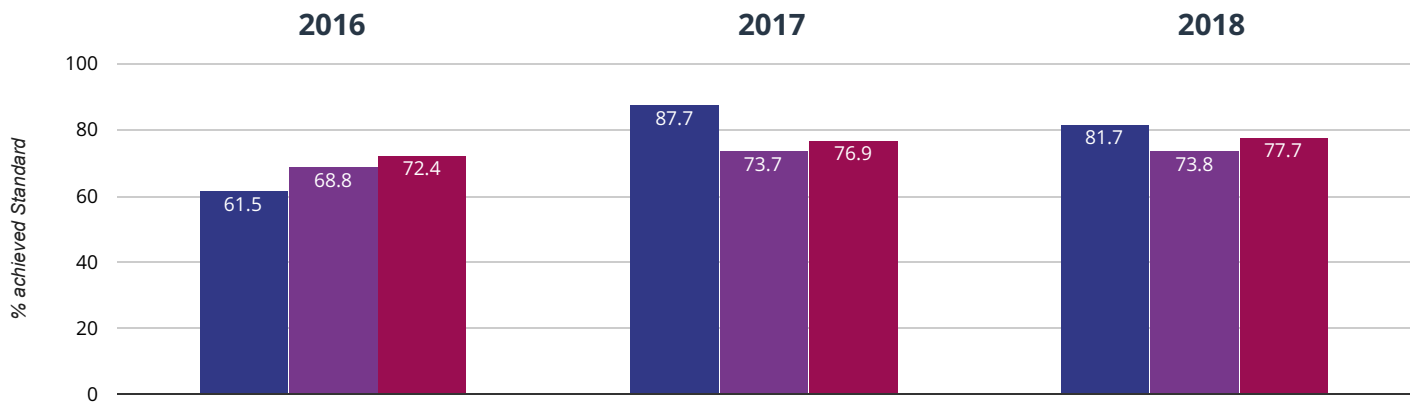

⊕ Maths - achieved standard

75% in 2018

6.6% points rise since 2017

9.6% points rise since 2016

■ Farsley Farfield Primary School ■ Leeds (220) ■ NCER National (15750)

⊕ Maths - high attainers

16.7% in 2018

2.6% points drop since 2017

7.1% points rise since 2016

■ Farsley Farfield Primary School ■ Leeds (220) ■ NCER National (15750)

+ Maths - average scaled score

104 in 2018

1.3 points rise since 2017

2 points rise since 2016

■ Farsley Farfield Primary School ■ Leeds (220) ■ NCER National (15750)

? GPS - achieved standard

81.7% in 2018

6% points drop since 2017

20.2% points rise since 2016

■ Farsley Farfield Primary School ■ Leeds (220) ■ NCER National (15750)