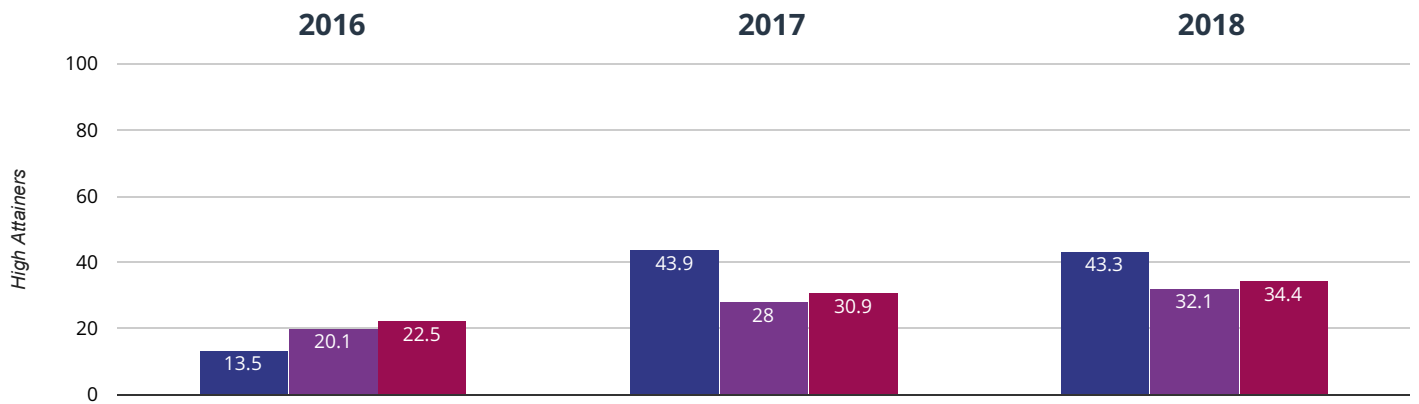

2.6% points drop since 2017

7.1% points rise since 2016

■ Farsley Farfield Primary School ■ Leeds (220) ■ NCER National (15750)

+ Maths - average scaled score

104 in 2018

1.3 points rise since 2017

2 points rise since 2016

■ Farsley Farfield Primary School ■ Leeds (220) ■ NCER National (15750)

? GPS - achieved standard

81.7% in 2018

6% points drop since 2017

20.2% points rise since 2016

■ Farsley Farfield Primary School ■ Leeds (220) ■ NCER National (15750)

? GPS - high attainers

43.3% in 2018

0.6% points drop since 2017

29.8% points rise since 2016

■ Farsley Farfield Primary School ■ Leeds (220) ■ NCER National (15750)

? GPS - average scaled score

107.3 in 2018

0.9 points drop since 2017

5.2 points rise since 2016

■ Farsley Farfield Primary School ■ Leeds (220) ■ NCER National (15750)

RWM - achieved standard

61.7% in 2018

2.1% points rise since 2017

17.5% points rise since 2016