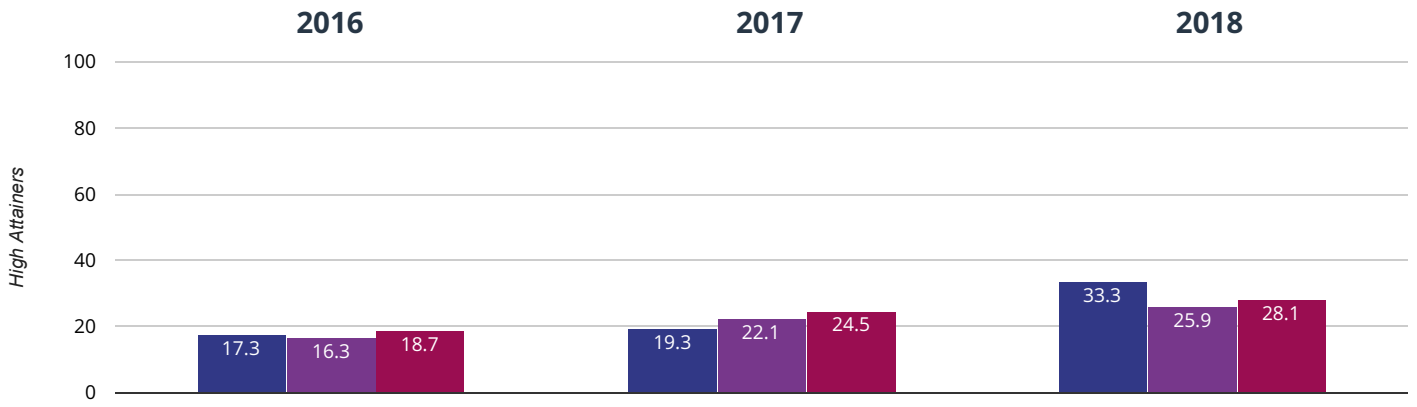

FARSLEY FARFIELD PRIMARY SCHOOL

Brought to you by [the NCER](#)

EYFSP
 Phonics
 KS1
 KS2 (DfE)

Reading - achieved standard

75% in 2018

3.1% points rise since 2017

11.5% points rise since 2016

■ Farsley Farfield Primary School
 ■ Leeds (220)
 ■ NCER National (15750)

Reading - high attainers

33.3% in 2018

14% points rise since 2017

16% points rise since 2016

■ Farsley Farfield Primary School ■ Leeds (220) ■ NCER National (15750)

Reading - average scaled score

105.7 in 2018

3 points rise since 2017

2.9 points rise since 2016

■ Farsley Farfield Primary School ■ Leeds (220) ■ NCER National (15750)

✎ Writing - achieved standard

73.3% in 2018

2.1% points drop since 2017

15.6% points rise since 2016