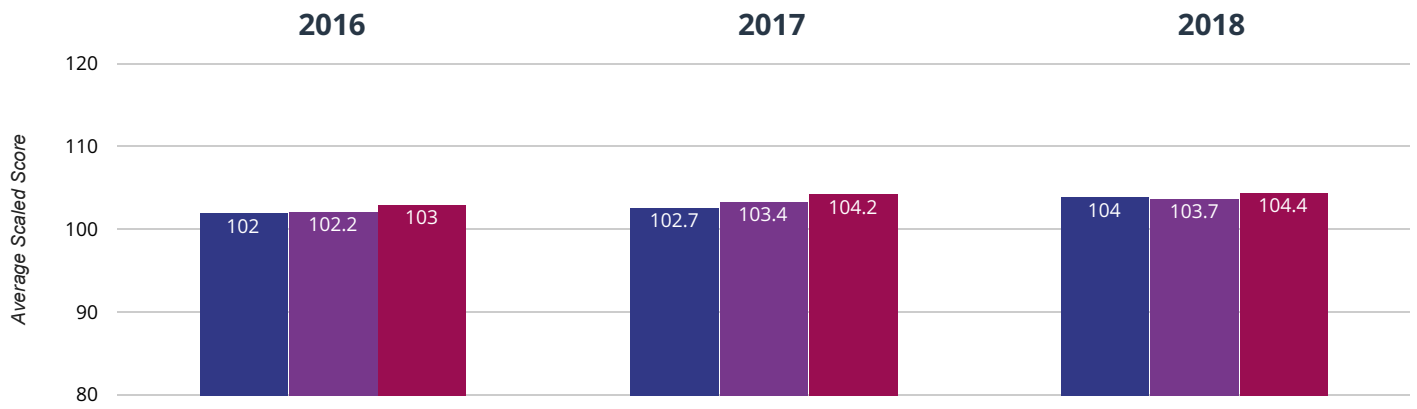

3 points rise since 2017

2.9 points rise since 2016

■ Farsley Farfield Primary School ■ Leeds (220) ■ NCER National (15750)

✎ Writing - achieved standard

73.3% in 2018

2.1% points drop since 2017

15.6% points rise since 2016

■ Farsley Farfield Primary School ■ Leeds (220) ■ NCER National (15750)

✎ Writing - high attainers

20% in 2018

4.6% points drop since 2017

10.4% points rise since 2016

■ Farsley Farfield Primary School ■ Leeds (220) ■ NCER National (15750)

⊕ Maths - achieved standard

75% in 2018

6.6% points rise since 2017

9.6% points rise since 2016

■ Farsley Farfield Primary School ■ Leeds (220) ■ NCER National (15750)

⊕ Maths - high attainers

16.7% in 2018

2.6% points drop since 2017

7.1% points rise since 2016

■ Farsley Farfield Primary School ■ Leeds (220) ■ NCER National (15750)

+ Maths - average scaled score

104 in 2018

1.3 points rise since 2017

2 points rise since 2016