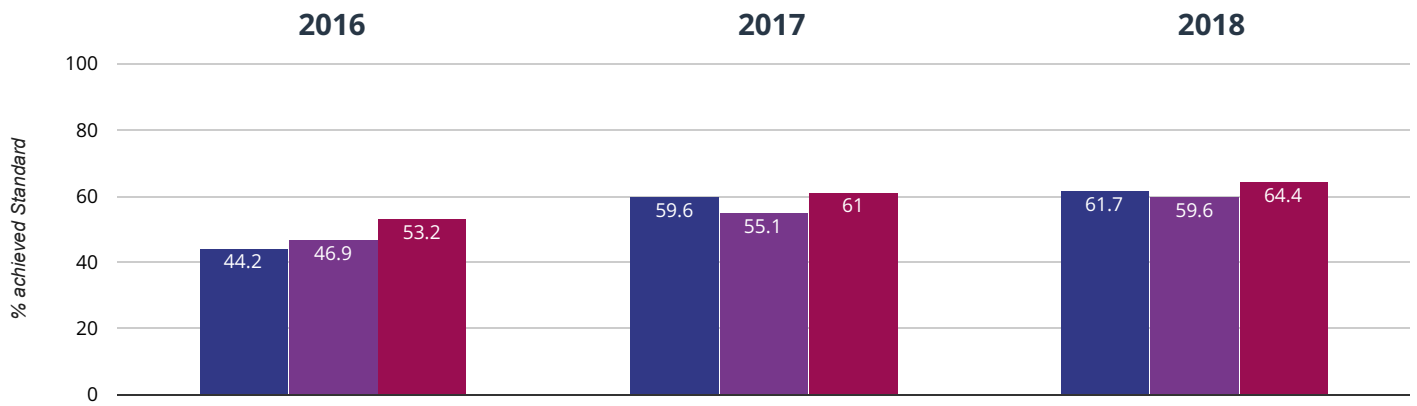

2.6% points drop since 2017

7.1% points rise since 2016

■ Farsley Farfield Primary School ■ Leeds (220) ■ NCER National (15750)

+ Maths - average scaled score

104 in 2018

1.3 points rise since 2017

2 points rise since 2016

■ Farsley Farfield Primary School ■ Leeds (220) ■ NCER National (15750)

? GPS - achieved standard

81.7% in 2018

6% points drop since 2017

20.2% points rise since 2016

■ Farsley Farfield Primary School ■ Leeds (220) ■ NCER National (15750)

? GPS - high attainers

43.3% in 2018

0.6% points drop since 2017

29.8% points rise since 2016

■ Farsley Farfield Primary School ■ Leeds (220) ■ NCER National (15750)

? GPS - average scaled score

107.3 in 2018

0.9 points drop since 2017

5.2 points rise since 2016

■ Farsley Farfield Primary School ■ Leeds (220) ■ NCER National (15750)

RWM - achieved standard

61.7% in 2018

2.1% points rise since 2017

17.5% points rise since 2016