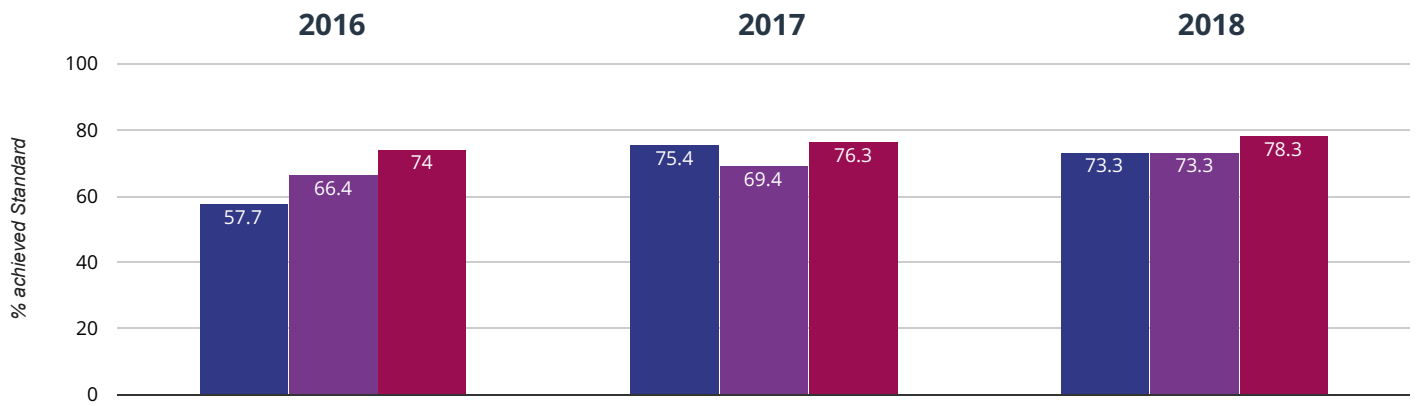

FARSLEY FARFIELD PRIMARY SCHOOL

Brought to you by [the NCER](#)

EYFSP
 Phonics
 KS1
 KS2 (DfE)

Reading - achieved standard

75% in 2018

3.1% points rise since 2017

11.5% points rise since 2016

■ Farsley Farfield Primary School
 ■ Leeds (220)
 ■ NCER National (15750)

Reading - high attainers

33.3% in 2018

14% points rise since 2017

16% points rise since 2016

■ Farsley Farfield Primary School ■ Leeds (220) ■ NCER National (15750)

Reading - average scaled score

105.7 in 2018

3 points rise since 2017

2.9 points rise since 2016

■ Farsley Farfield Primary School ■ Leeds (220) ■ NCER National (15750)

✎ Writing - achieved standard

73.3% in 2018

2.1% points drop since 2017

15.6% points rise since 2016