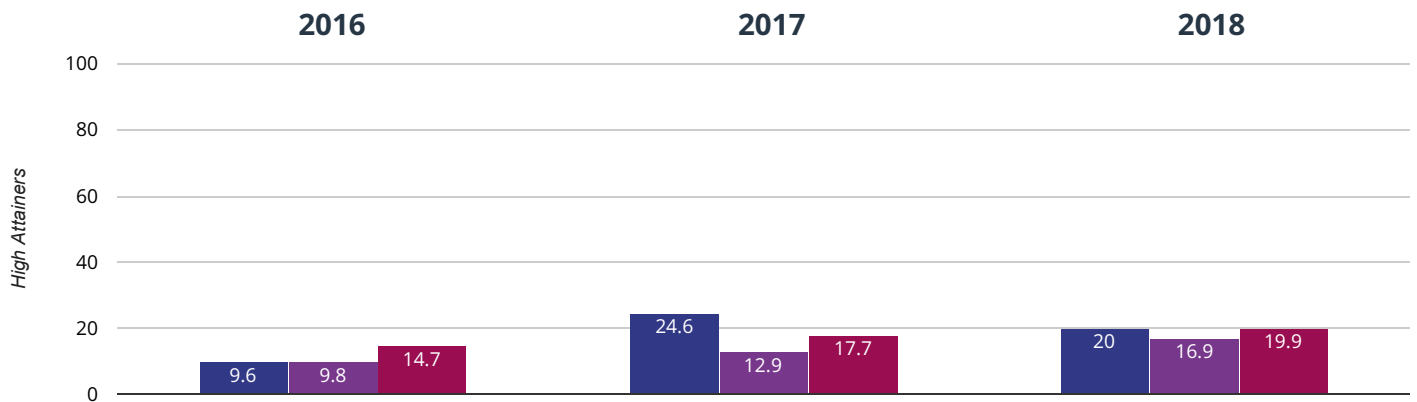

Reading - high attainers

33.3% in 2018

14% points rise since 2017

16% points rise since 2016

■ Farsley Farfield Primary School ■ Leeds (220) ■ NCER National (15750)

Reading - average scaled score

105.7 in 2018

3 points rise since 2017

2.9 points rise since 2016

■ Farsley Farfield Primary School ■ Leeds (220) ■ NCER National (15750)

✎ Writing - achieved standard

73.3% in 2018

2.1% points drop since 2017

15.6% points rise since 2016

■ Farsley Farfield Primary School ■ Leeds (220) ■ NCER National (15750)

✎ Writing - high attainers

20% in 2018

4.6% points drop since 2017

10.4% points rise since 2016

■ Farsley Farfield Primary School ■ Leeds (220) ■ NCER National (15750)