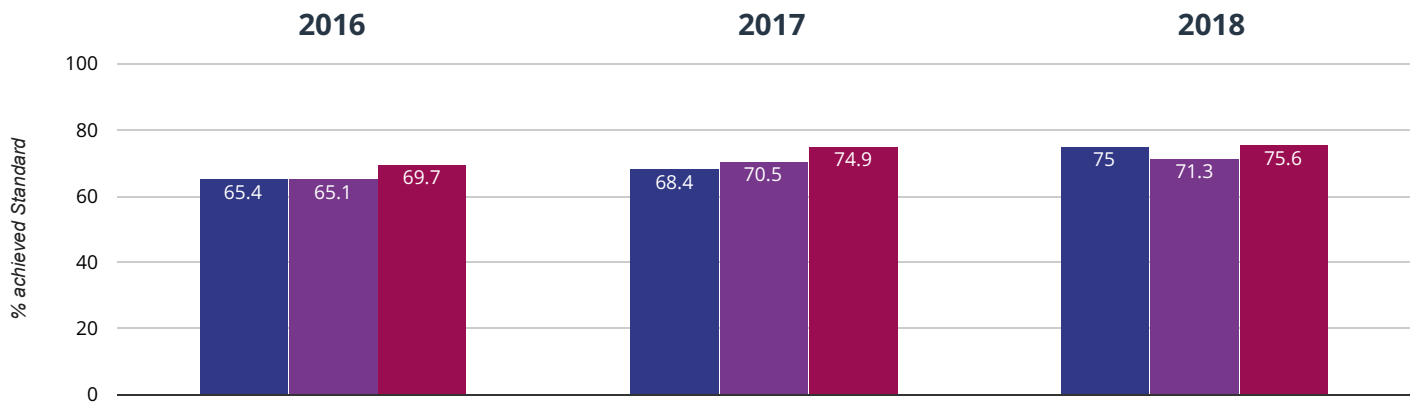

3 points rise since 2017

2.9 points rise since 2016

■ Farsley Farfield Primary School ■ Leeds (220) ■ NCER National (15750)

✎ Writing - achieved standard

73.3% in 2018

2.1% points drop since 2017

15.6% points rise since 2016

■ Farsley Farfield Primary School ■ Leeds (220) ■ NCER National (15750)

✎ Writing - high attainers

20% in 2018

4.6% points drop since 2017

10.4% points rise since 2016

■ Farsley Farfield Primary School ■ Leeds (220) ■ NCER National (15750)

⊕ Maths - achieved standard

75% in 2018

6.6% points rise since 2017

9.6% points rise since 2016

■ Farsley Farfield Primary School ■ Leeds (220) ■ NCER National (15750)

⊕ Maths - high attainers

16.7% in 2018

2.6% points drop since 2017

7.1% points rise since 2016

■ Farsley Farfield Primary School ■ Leeds (220) ■ NCER National (15750)

+ Maths - average scaled score

104 in 2018

1.3 points rise since 2017

2 points rise since 2016