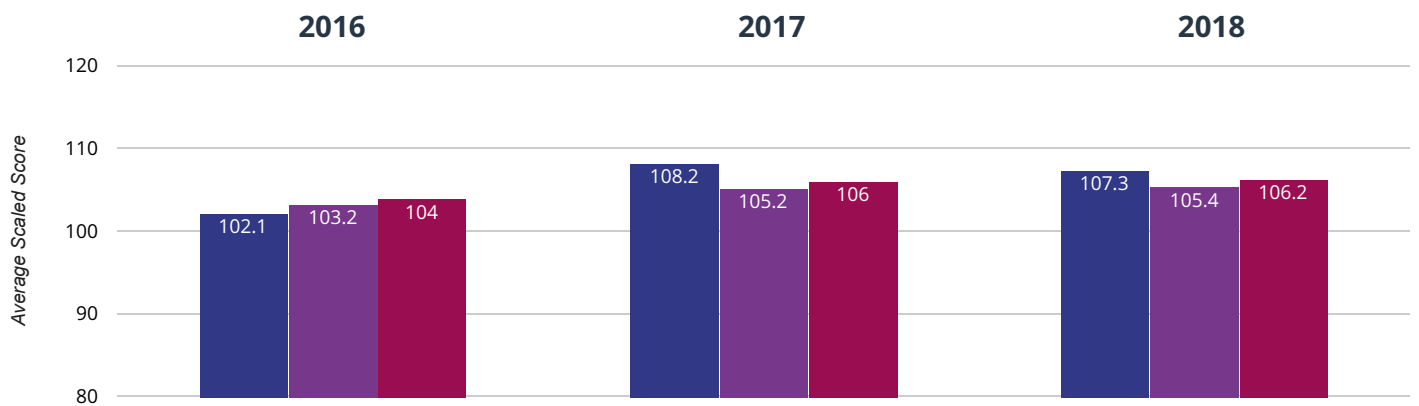

2.6% points drop since 2017

7.1% points rise since 2016

■ Farsley Farfield Primary School ■ Leeds (220) ■ NCER National (15750)

+ Maths - average scaled score

104 in 2018

1.3 points rise since 2017

2 points rise since 2016

■ Farsley Farfield Primary School ■ Leeds (220) ■ NCER National (15750)

? GPS - achieved standard

81.7% in 2018

6% points drop since 2017

20.2% points rise since 2016

■ Farsley Farfield Primary School ■ Leeds (220) ■ NCER National (15750)

? GPS - high attainers

43.3% in 2018

0.6% points drop since 2017

29.8% points rise since 2016

■ Farsley Farfield Primary School ■ Leeds (220) ■ NCER National (15750)

? GPS - average scaled score

107.3 in 2018

0.9 points drop since 2017

5.2 points rise since 2016

■ Farsley Farfield Primary School ■ Leeds (220) ■ NCER National (15750)

RWM - achieved standard

61.7% in 2018

2.1% points rise since 2017

17.5% points rise since 2016