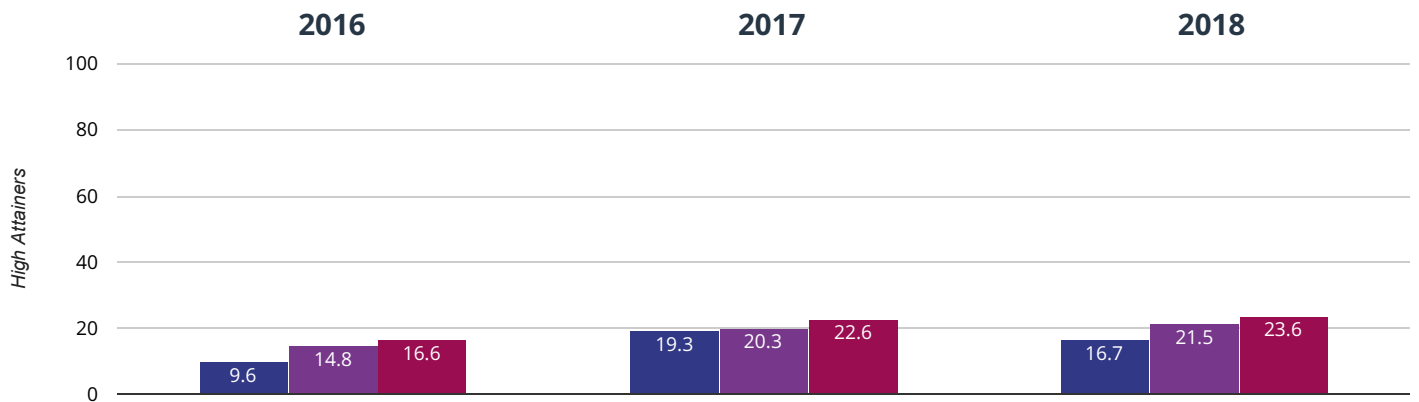

■ Farsley Farfield Primary School ■ Leeds (220) ■ NCER National (15750)

✎ Writing - high attainers

20% in 2018

4.6% points drop since 2017

10.4% points rise since 2016

■ Farsley Farfield Primary School ■ Leeds (220) ■ NCER National (15750)

⊕ Maths - achieved standard

75% in 2018

6.6% points rise since 2017

9.6% points rise since 2016

■ Farsley Farfield Primary School ■ Leeds (220) ■ NCER National (15750)

⊕ Maths - high attainers

16.7% in 2018

2.6% points drop since 2017

7.1% points rise since 2016

■ Farsley Farfield Primary School ■ Leeds (220) ■ NCER National (15750)

+ Maths - average scaled score

104 in 2018

1.3 points rise since 2017

2 points rise since 2016