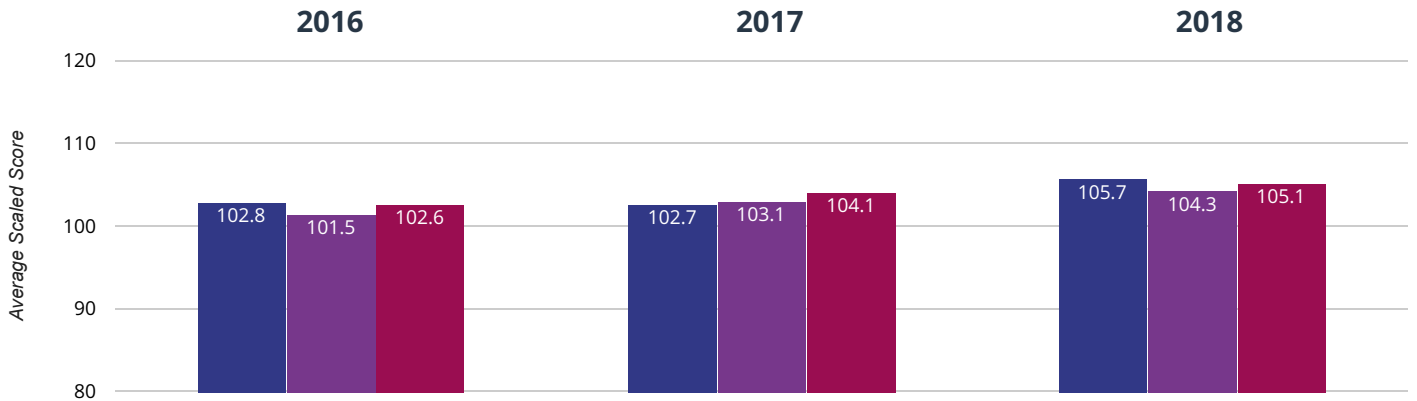

FARSLEY FARFIELD PRIMARY SCHOOL

Brought to you by [the NCER](#)

EYFSP
 Phonics
 KS1
 KS2 (DfE)

Reading - achieved standard

75% in 2018

3.1% points rise since 2017

11.5% points rise since 2016

■ Farsley Farfield Primary School
 ■ Leeds (220)
 ■ NCER National (15750)

Reading - high attainers

33.3% in 2018

14% points rise since 2017

16% points rise since 2016

■ Farsley Farfield Primary School ■ Leeds (220) ■ NCER National (15750)

Reading - average scaled score

105.7 in 2018

3 points rise since 2017

2.9 points rise since 2016

■ Farsley Farfield Primary School ■ Leeds (220) ■ NCER National (15750)

✎ Writing - achieved standard

73.3% in 2018

2.1% points drop since 2017

15.6% points rise since 2016