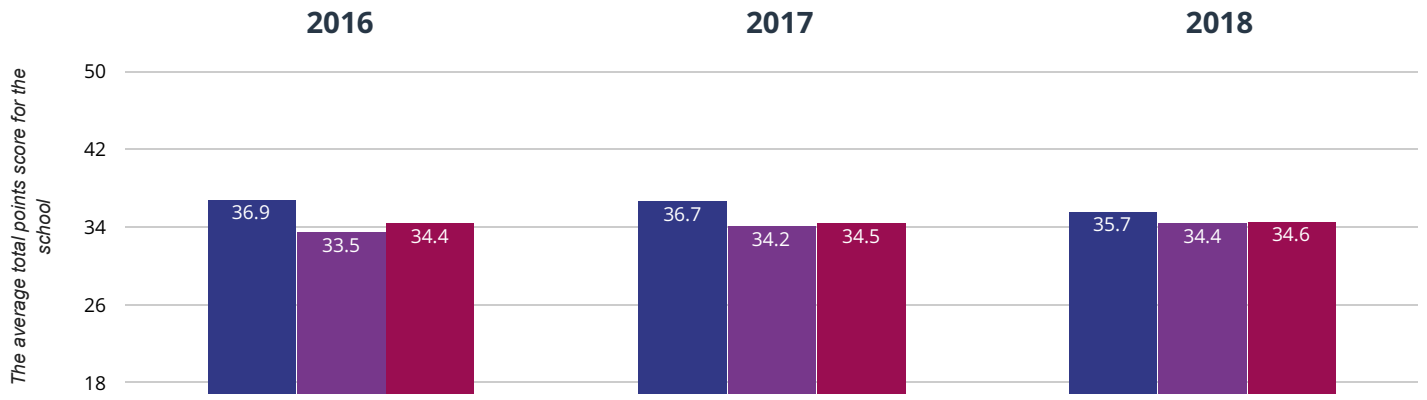

FARSLEY FARFIELD PRIMARY SCHOOL

Brought to you by [the NCER](#)

 EYFSP
  Phonics
  KS1
  KS2 (DfE)

★ Good Level Of Development

66.7% in 2018

1.7% points drop since 2017

9.6% points drop since 2016

■ Farsley Farfield Primary School
 ■ Leeds (245)
 ■ NCER National (17562)

Average Total Points Score

35.7 in 2018

1 points drop since 2017

1.2 points drop since 2016

■ Farsley Farfield Primary School ■ Leeds (245) ■ NCER National (17562)