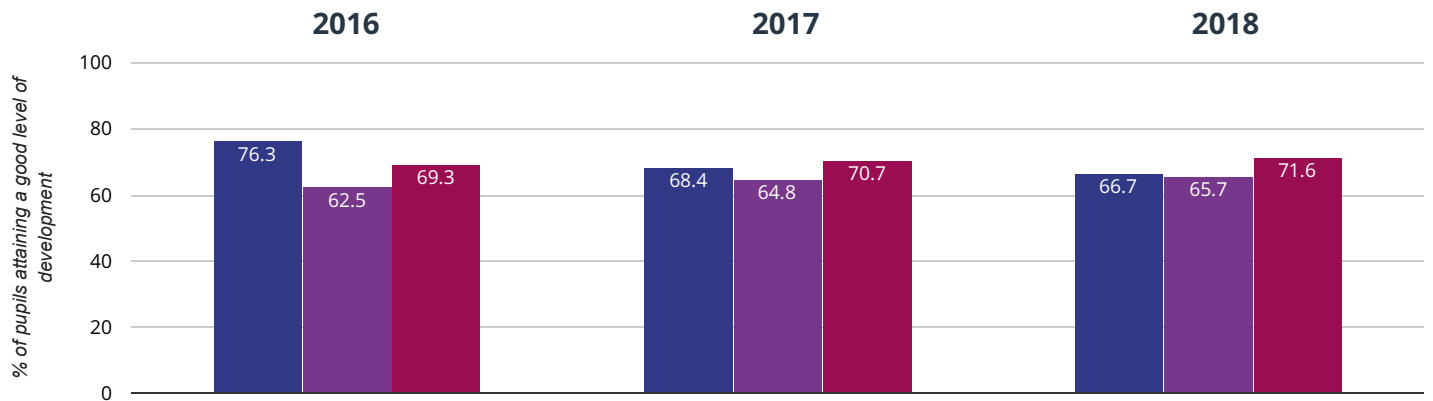

FARSLEY FARFIELD PRIMARY SCHOOL

Brought to you by [the NCER](#)

 EYFSP
  Phonics
  KS1
  KS2 (DfE)

★ Good Level Of Development

66.7% in 2018

1.7% points drop since 2017

9.6% points drop since 2016

■ Farsley Farfield Primary School
 ■ Leeds (245)
 ■ NCER National (17562)

Average Total Points Score

35.7 in 2018

1 points drop since 2017

1.2 points drop since 2016

■ Farsley Farfield Primary School ■ Leeds (245) ■ NCER National (17562)