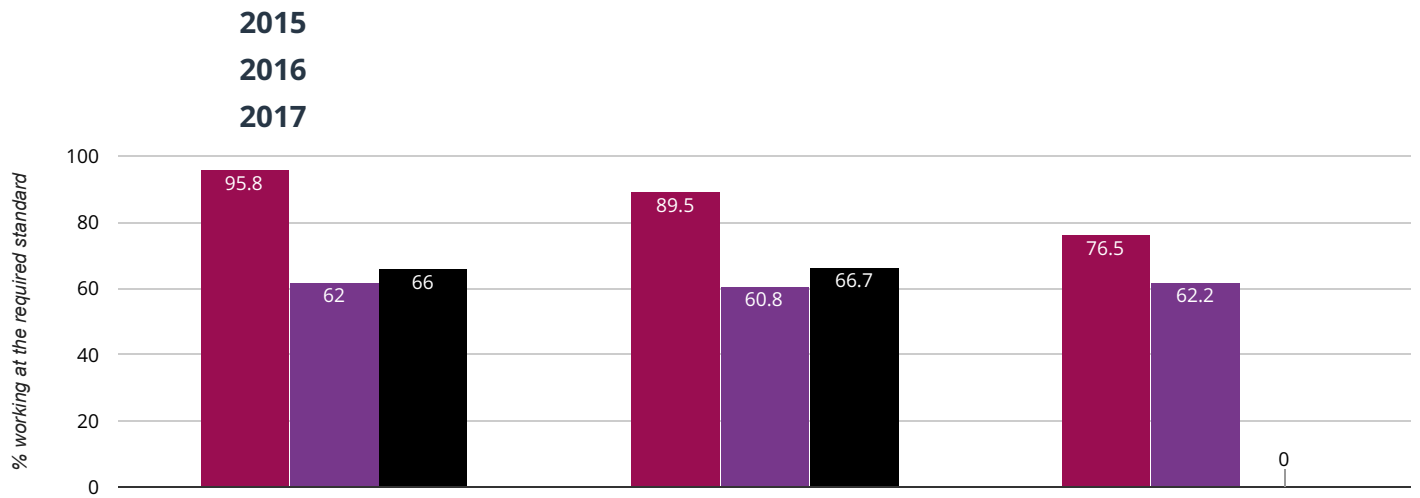

FARSLEY FARFIELD PRIMARY SCHOOL

🎧 Year 1: Working At

88.1% in 2017

17.6% points rise since 2016

20.3% points rise since 2015

■ Farsley Farfield Primary School ■ Leeds (227) ■ National (15828)

Year 2: Working At

76.5% in 2017

13% points drop since 2016

19.3% points drop since 2015

■ Farsley Farfield Primary School ■ Leeds (198) ■ National (14977)