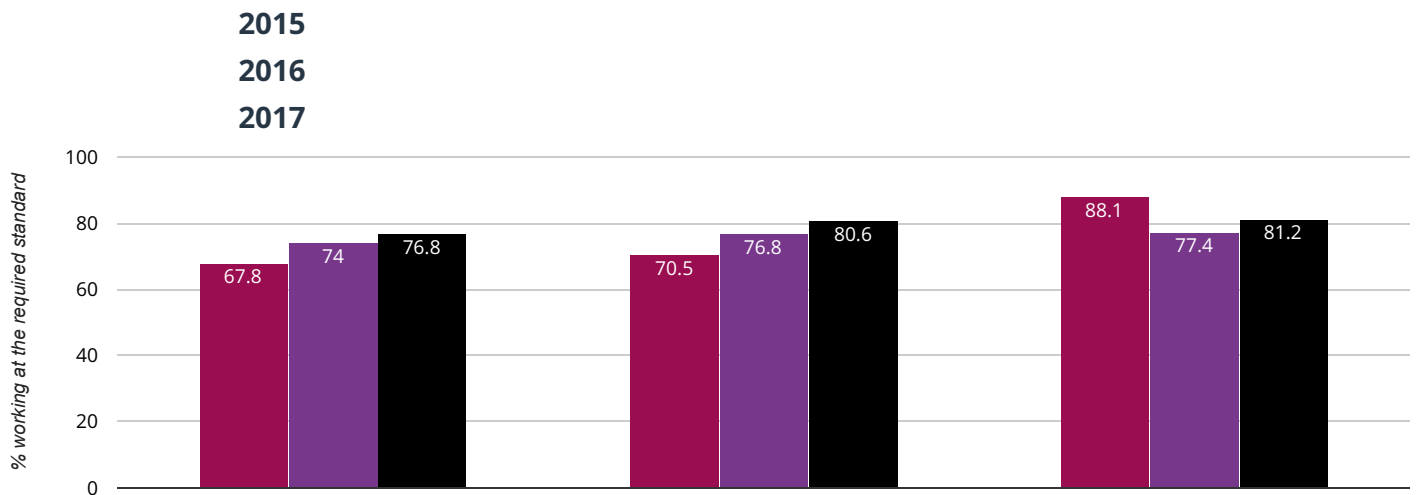

FARSLEY FARFIELD PRIMARY SCHOOL

🎧 Year 1: Working At

88.1% in 2017

17.6% points rise since 2016

20.3% points rise since 2015

■ Farsley Farfield Primary School ■ Leeds (227) ■ National (15828)

Year 2: Working At

76.5% in 2017

13% points drop since 2016

19.3% points drop since 2015

■ Farsley Farfield Primary School ■ Leeds (198) ■ National (14977)