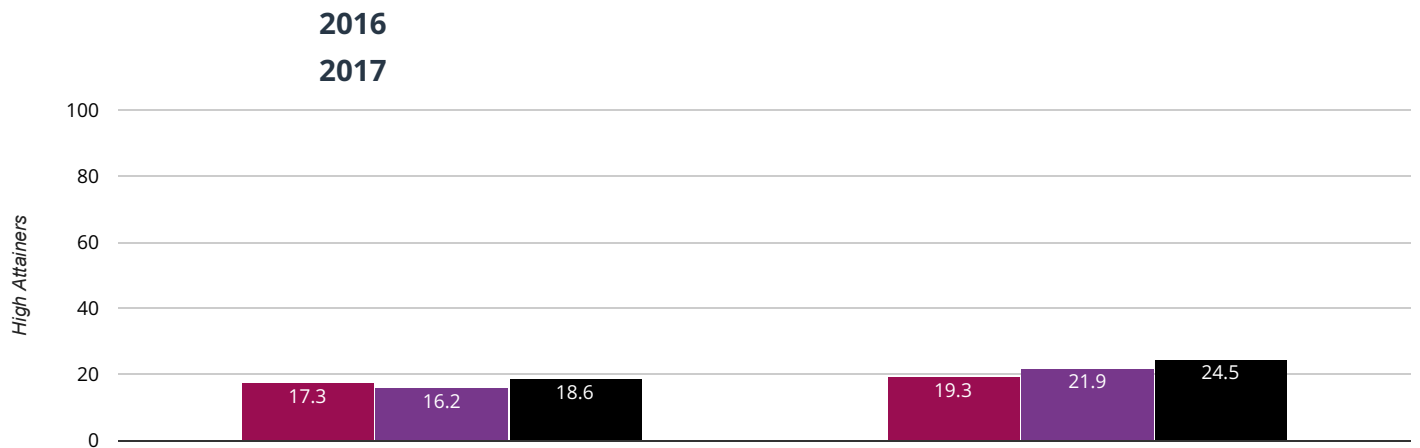

FARSLEY FARFIELD PRIMARY SCHOOL

Reading

19.3% in 2017

2% points rise since 2016

■ Farsley Farfield Primary School ■ Leeds (220) ■ National (15590)

Reading - average scaled score

102.7% in 2017

0.1% points drop since 2016

■ Farsley Farfield Primary School ■ Leeds (220) ■ National (15590)

Reading - achieved standard

71.9% in 2017

8.4% points rise since 2016

■ Farsley Farfield Primary School ■ Leeds (220) ■ National (15590)

Writing - achieved standard