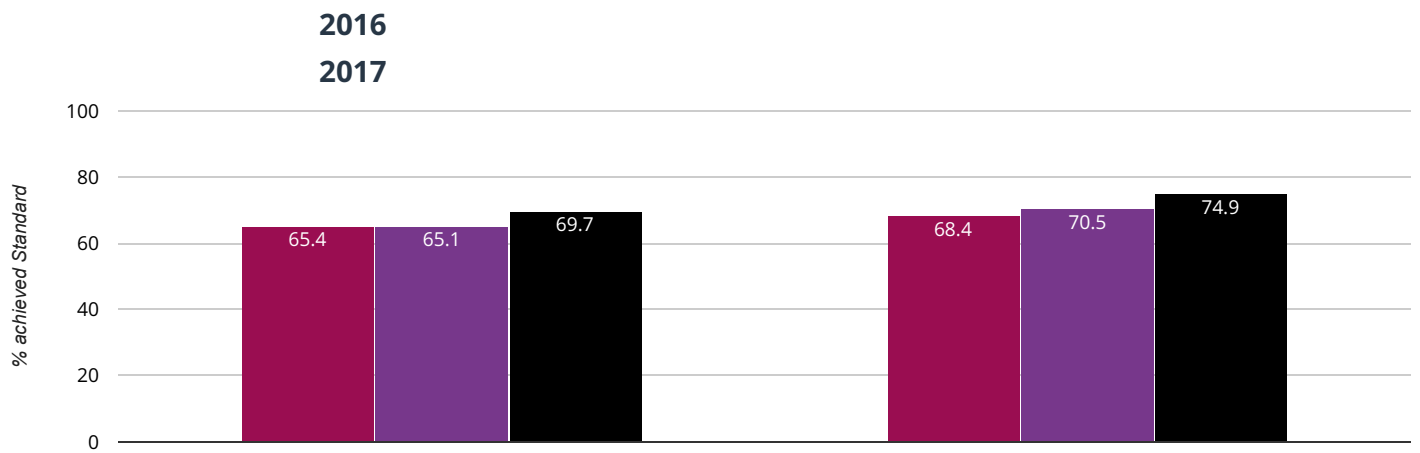

75.4% in 2017

17.7% points rise since 2016

■ Farsley Farfield Primary School ■ Leeds (220) ■ National (15590)

Writing

24.6% in 2017

15% points rise since 2016

■ Farsley Farfield Primary School ■ Leeds (220) ■ National (15590)

⊕ Maths - average scaled score

102.7% in 2017

0.7% points rise since 2016

■ Farsley Farfield Primary School ■ Leeds (220) ■ National (15590)

+ Maths - achieved standard

68.4% in 2017

3% points rise since 2016

■ Farsley Farfield Primary School ■ Leeds (220) ■ National (15590)

+ Maths

19.3% in 2017

9.7% points rise since 2016

■ Farsley Farfield Primary School ■ Leeds (220) ■ National (15590)

GPS

43.9% in 2017

30.4% points rise since 2016