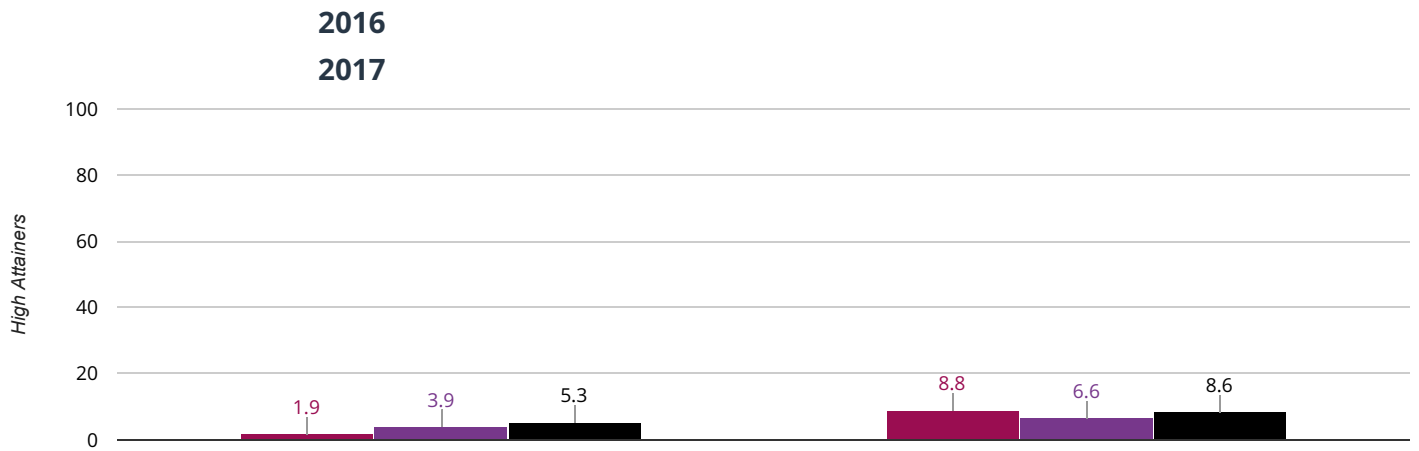

■ Farsley Farfield Primary School ■ Leeds (220) ■ National (15590)

GPS - average scaled score

108.2% in 2017

6.1% points rise since 2016

■ Farsley Farfield Primary School ■ Leeds (220) ■ National (15590)

GPS - achieved standard

87.7% in 2017

26.2% points rise since 2016

■ Farsley Farfield Primary School ■ Leeds (220) ■ National (15590)

RWM - achieved standard

59.6% in 2017

15.4% points rise since 2016

■ Farsley Farfield Primary School ■ Leeds (220) ■ National (15590)

8.8% in 2017

6.9% points rise since 2016

■ Farsley Farfield Primary School ■ Leeds (220) ■ National (15590)