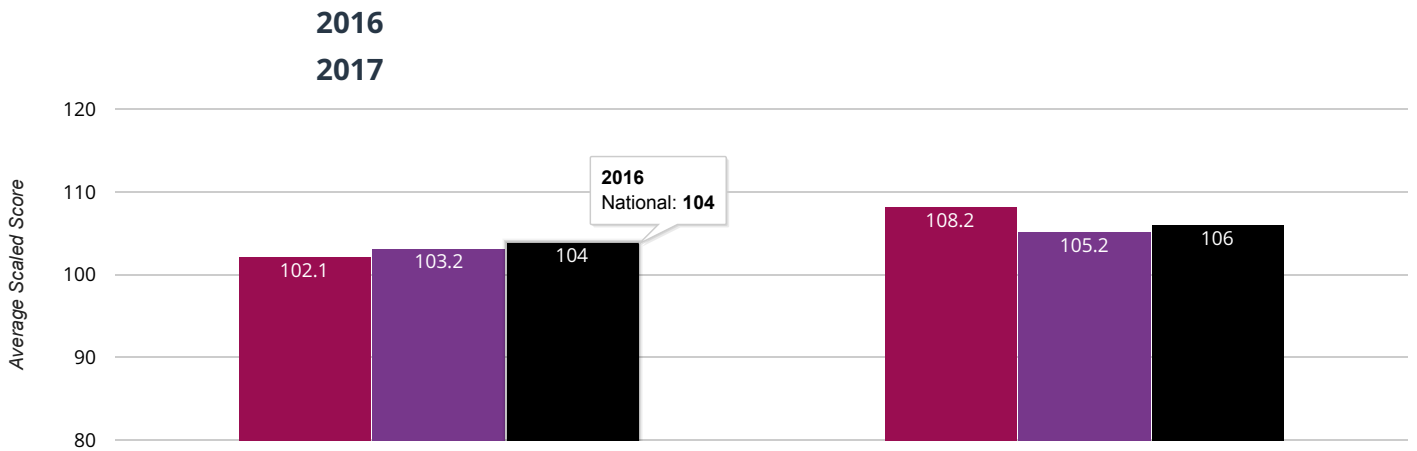

⊕ Maths - average scaled score

102.7% in 2017

0.7% points rise since 2016

■ Farsley Farfield Primary School ■ Leeds (220) ■ National (15590)

+ Maths - achieved standard

68.4% in 2017

3% points rise since 2016

■ Farsley Farfield Primary School ■ Leeds (220) ■ National (15590)

+ Maths

19.3% in 2017

9.7% points rise since 2016

■ Farsley Farfield Primary School ■ Leeds (220) ■ National (15590)

GPS

43.9% in 2017

30.4% points rise since 2016

■ Farsley Farfield Primary School ■ Leeds (220) ■ National (15590)

GPS - average scaled score

108.2% in 2017

6.1% points rise since 2016

■ Farsley Farfield Primary School ■ Leeds (220) ■ National (15590)

GPS - achieved standard

87.7% in 2017

26.2% points rise since 2016

■ Farsley Farfield Primary School ■ Leeds (220) ■ National (15590)

RWM - achieved standard

59.6% in 2017

15.4% points rise since 2016

■ Farsley Farfield Primary School ■ Leeds (220) ■ National (15590)