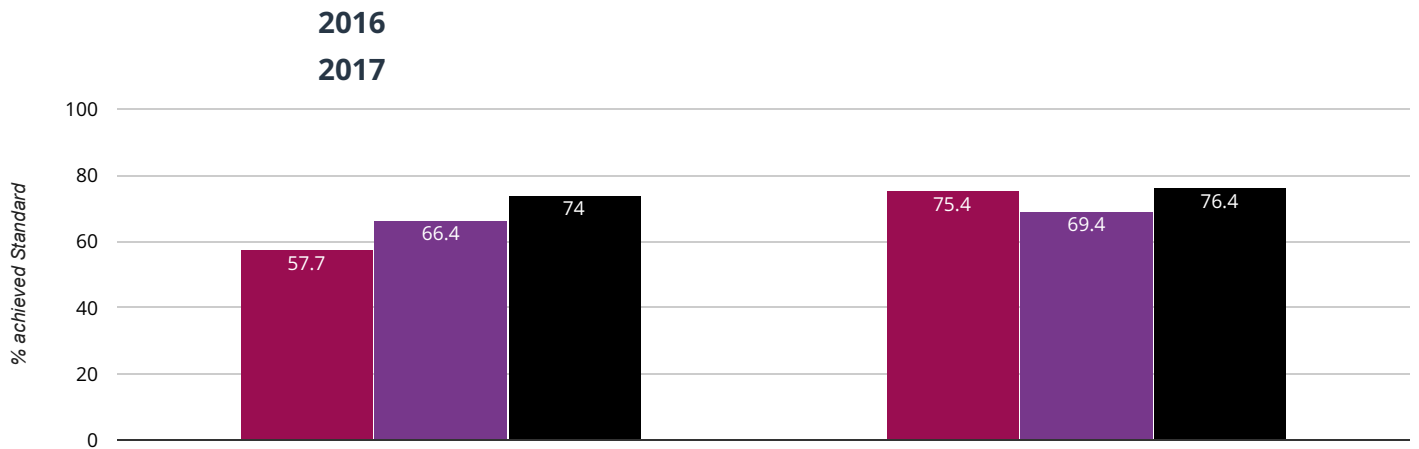

FARSLEY FARFIELD PRIMARY SCHOOL

Reading

19.3% in 2017

2% points rise since 2016

■ Farsley Farfield Primary School ■ Leeds (220) ■ National (15590)

Reading - average scaled score

102.7% in 2017

0.1% points drop since 2016

■ Farsley Farfield Primary School ■ Leeds (220) ■ National (15590)

Reading - achieved standard

71.9% in 2017

8.4% points rise since 2016

■ Farsley Farfield Primary School ■ Leeds (220) ■ National (15590)

Writing - achieved standard

75.4% in 2017

17.7% points rise since 2016

■ Farsley Farfield Primary School ■ Leeds (220) ■ National (15590)

Writing

24.6% in 2017

15% points rise since 2016

■ Farsley Farfield Primary School ■ Leeds (220) ■ National (15590)

⊕ Maths - average scaled score

102.7% in 2017

0.7% points rise since 2016

■ Farsley Farfield Primary School ■ Leeds (220) ■ National (15590)

+ Maths - achieved standard

68.4% in 2017

3% points rise since 2016