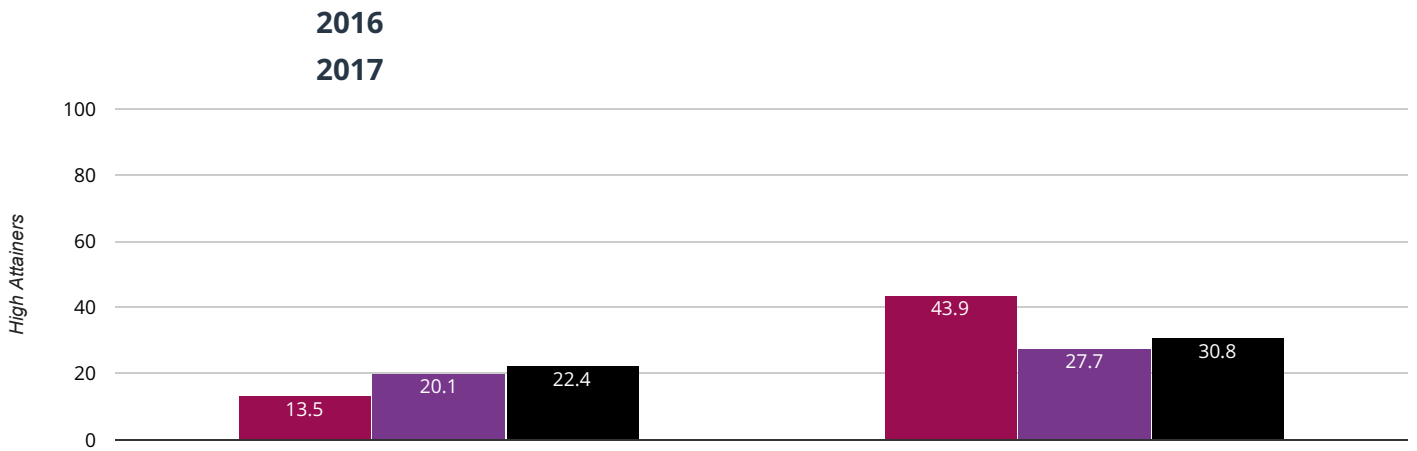

⊕ Maths - average scaled score

102.7% in 2017

0.7% points rise since 2016

■ Farsley Farfield Primary School ■ Leeds (220) ■ National (15590)

+ Maths - achieved standard

68.4% in 2017

3% points rise since 2016

■ Farsley Farfield Primary School ■ Leeds (220) ■ National (15590)

+ Maths

19.3% in 2017

9.7% points rise since 2016

■ Farsley Farfield Primary School ■ Leeds (220) ■ National (15590)

GPS

43.9% in 2017

30.4% points rise since 2016

■ Farsley Farfield Primary School ■ Leeds (220) ■ National (15590)

GPS - average scaled score

108.2% in 2017

6.1% points rise since 2016

■ Farsley Farfield Primary School ■ Leeds (220) ■ National (15590)

GPS - achieved standard