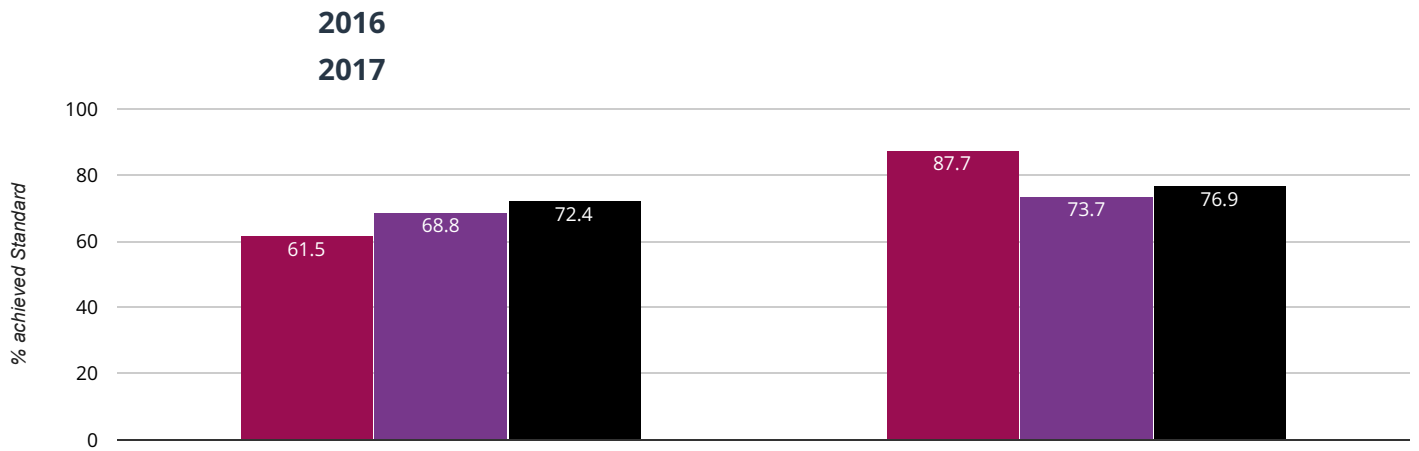

■ Farsley Farfield Primary School ■ Leeds (220) ■ National (15590)

+ Maths

19.3% in 2017

9.7% points rise since 2016

■ Farsley Farfield Primary School ■ Leeds (220) ■ National (15590)

GPS

43.9% in 2017

30.4% points rise since 2016

■ Farsley Farfield Primary School ■ Leeds (220) ■ National (15590)

GPS - average scaled score

108.2% in 2017

6.1% points rise since 2016

■ Farsley Farfield Primary School ■ Leeds (220) ■ National (15590)

GPS - achieved standard

87.7% in 2017

26.2% points rise since 2016

■ Farsley Farfield Primary School ■ Leeds (220) ■ National (15590)

RWM - achieved standard

59.6% in 2017

15.4% points rise since 2016

■ Farsley Farfield Primary School ■ Leeds (220) ■ National (15590)