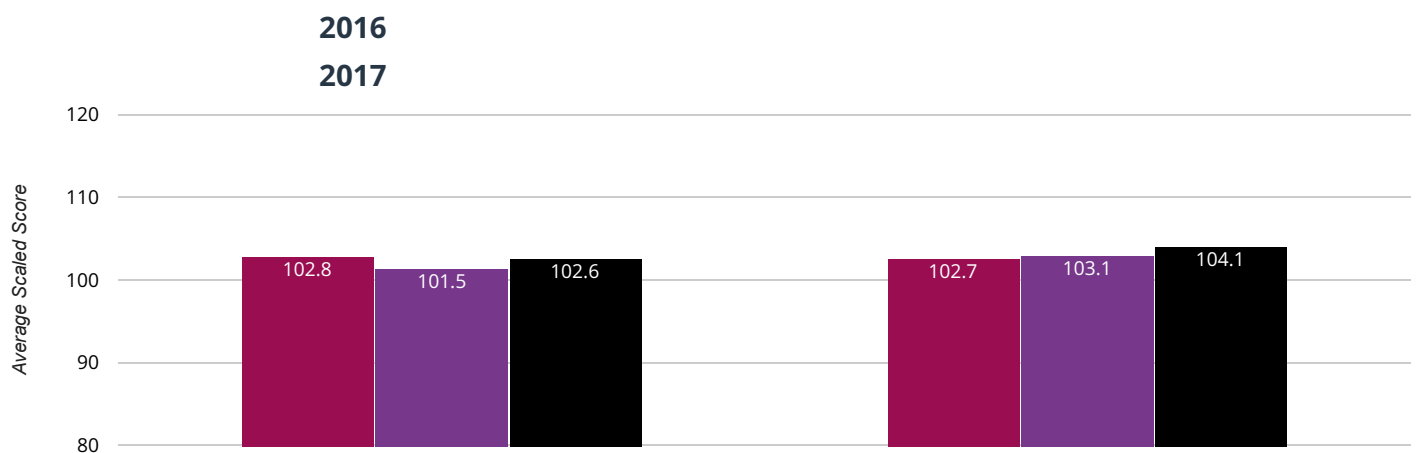

FARSLEY FARFIELD PRIMARY SCHOOL

Reading

19.3% in 2017

2% points rise since 2016

■ Farsley Farfield Primary School ■ Leeds (220) ■ National (15590)

Reading - average scaled score

102.7% in 2017

0.1% points drop since 2016

■ Farsley Farfield Primary School ■ Leeds (220) ■ National (15590)

Reading - achieved standard

71.9% in 2017

8.4% points rise since 2016

■ Farsley Farfield Primary School ■ Leeds (220) ■ National (15590)

Writing - achieved standard

⊕ Maths - average scaled score

102.7% in 2017

0.7% points rise since 2016

■ Farsley Farfield Primary School ■ Leeds (220) ■ National (15590)

+ Maths - achieved standard

68.4% in 2017

3% points rise since 2016