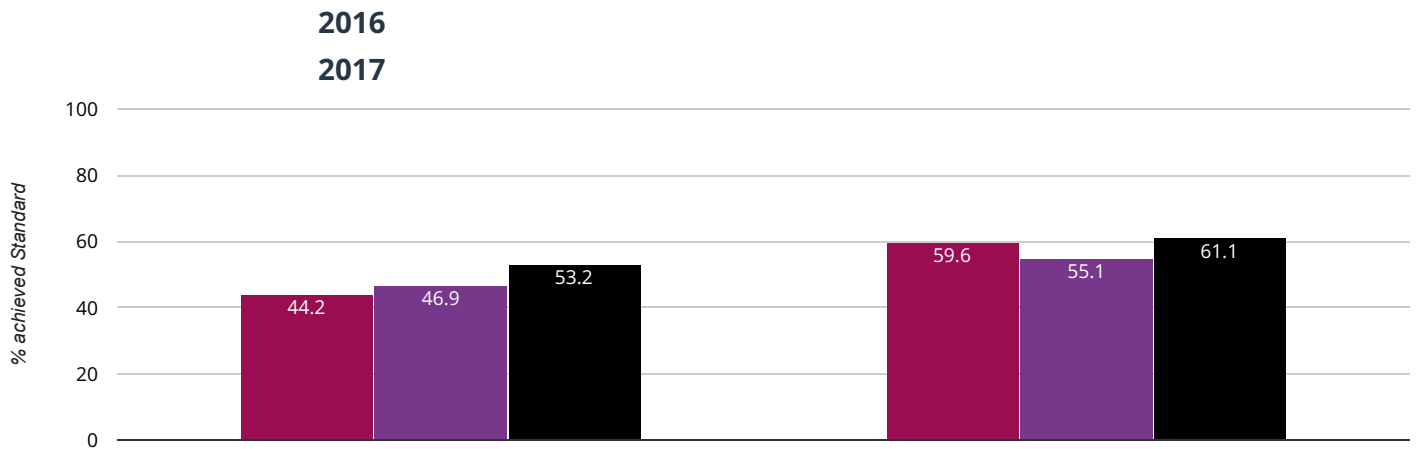

■ Farsley Farfield Primary School ■ Leeds (220) ■ National (15590)

+ Maths

19.3% in 2017

9.7% points rise since 2016

■ Farsley Farfield Primary School ■ Leeds (220) ■ National (15590)

GPS

43.9% in 2017

30.4% points rise since 2016

■ Farsley Farfield Primary School ■ Leeds (220) ■ National (15590)

GPS - average scaled score

108.2% in 2017

6.1% points rise since 2016

■ Farsley Farfield Primary School ■ Leeds (220) ■ National (15590)

GPS - achieved standard

87.7% in 2017

26.2% points rise since 2016

■ Farsley Farfield Primary School ■ Leeds (220) ■ National (15590)

RWM - achieved standard

59.6% in 2017

15.4% points rise since 2016

■ Farsley Farfield Primary School ■ Leeds (220) ■ National (15590)