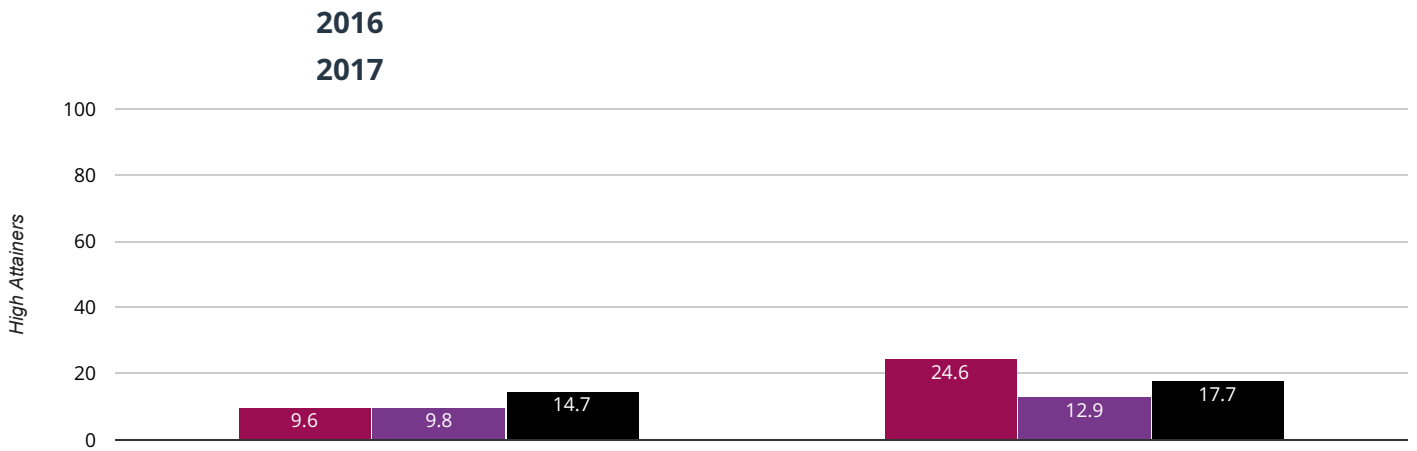

FARSLEY FARFIELD PRIMARY SCHOOL

Reading

19.3% in 2017

2% points rise since 2016

■ Farsley Farfield Primary School ■ Leeds (220) ■ National (15590)

Reading - average scaled score

102.7% in 2017

0.1% points drop since 2016

■ Farsley Farfield Primary School ■ Leeds (220) ■ National (15590)

Reading - achieved standard

71.9% in 2017

8.4% points rise since 2016

■ Farsley Farfield Primary School ■ Leeds (220) ■ National (15590)

Writing - achieved standard

75.4% in 2017

17.7% points rise since 2016

■ Farsley Farfield Primary School ■ Leeds (220) ■ National (15590)

Writing

24.6% in 2017

15% points rise since 2016

■ Farsley Farfield Primary School ■ Leeds (220) ■ National (15590)

⊕ Maths - average scaled score

102.7% in 2017

0.7% points rise since 2016

■ Farsley Farfield Primary School ■ Leeds (220) ■ National (15590)

+ Maths - achieved standard

68.4% in 2017

3% points rise since 2016