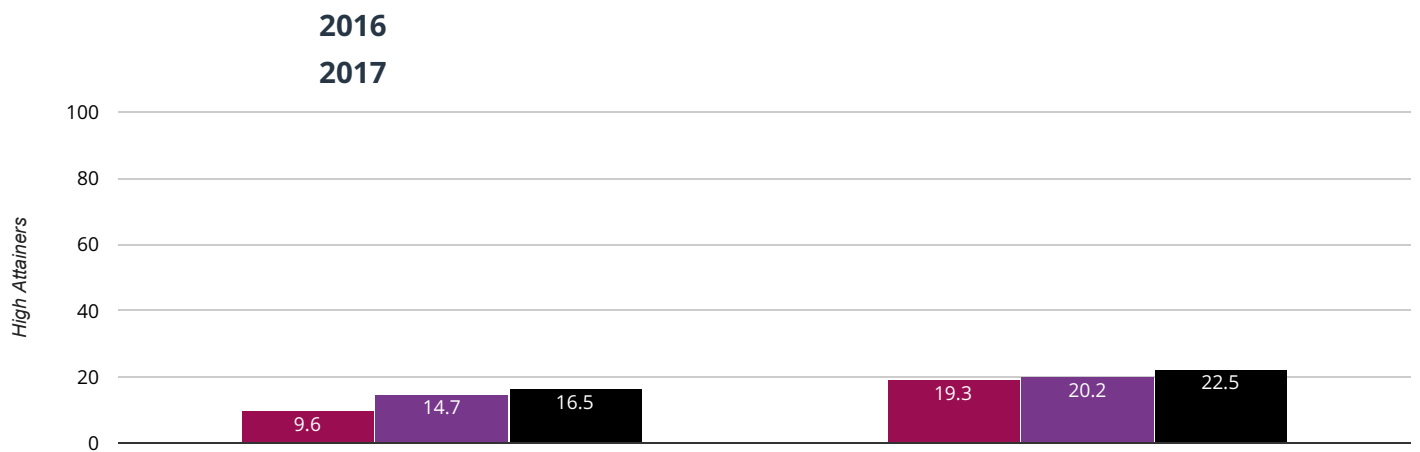

75.4% in 2017

17.7% points rise since 2016

■ Farsley Farfield Primary School ■ Leeds (220) ■ National (15590)

Writing

24.6% in 2017

15% points rise since 2016

■ Farsley Farfield Primary School ■ Leeds (220) ■ National (15590)

⊕ Maths - average scaled score

102.7% in 2017

0.7% points rise since 2016

■ Farsley Farfield Primary School ■ Leeds (220) ■ National (15590)

+ Maths - achieved standard

68.4% in 2017

3% points rise since 2016

■ Farsley Farfield Primary School ■ Leeds (220) ■ National (15590)

+ Maths

19.3% in 2017

9.7% points rise since 2016

■ Farsley Farfield Primary School ■ Leeds (220) ■ National (15590)

GPS

43.9% in 2017

30.4% points rise since 2016