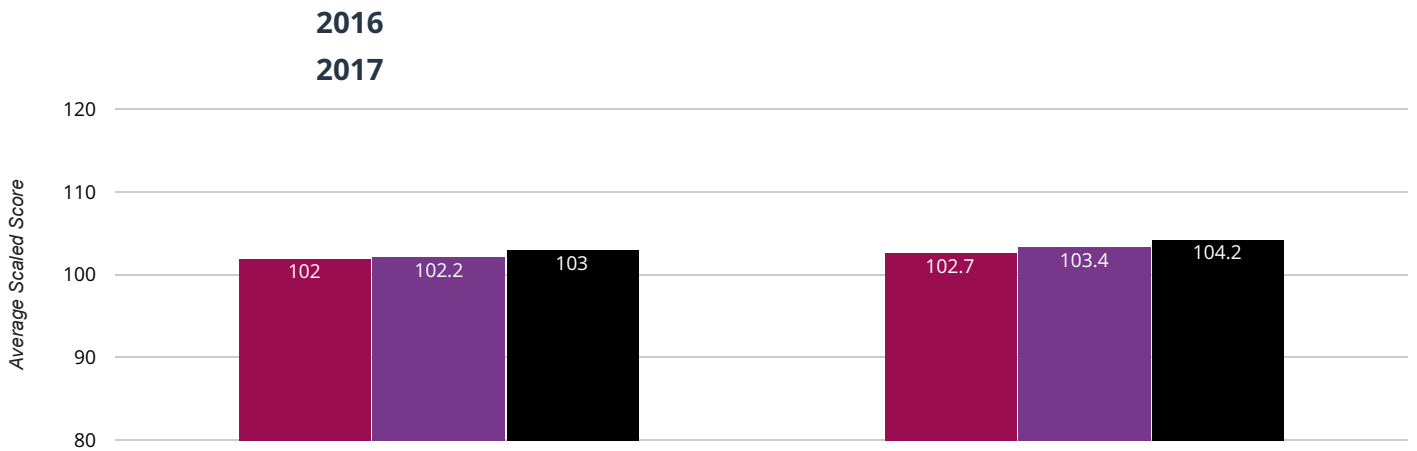

■ Farsley Farfield Primary School ■ Leeds (220) ■ National (15590)

Reading - achieved standard

71.9% in 2017

8.4% points rise since 2016

■ Farsley Farfield Primary School ■ Leeds (220) ■ National (15590)

Writing - achieved standard

75.4% in 2017

17.7% points rise since 2016

■ Farsley Farfield Primary School ■ Leeds (220) ■ National (15590)

Writing

24.6% in 2017

15% points rise since 2016

■ Farsley Farfield Primary School ■ Leeds (220) ■ National (15590)

⊕ Maths - average scaled score

102.7% in 2017

0.7% points rise since 2016

■ Farsley Farfield Primary School ■ Leeds (220) ■ National (15590)

+ Maths - achieved standard

68.4% in 2017

3% points rise since 2016