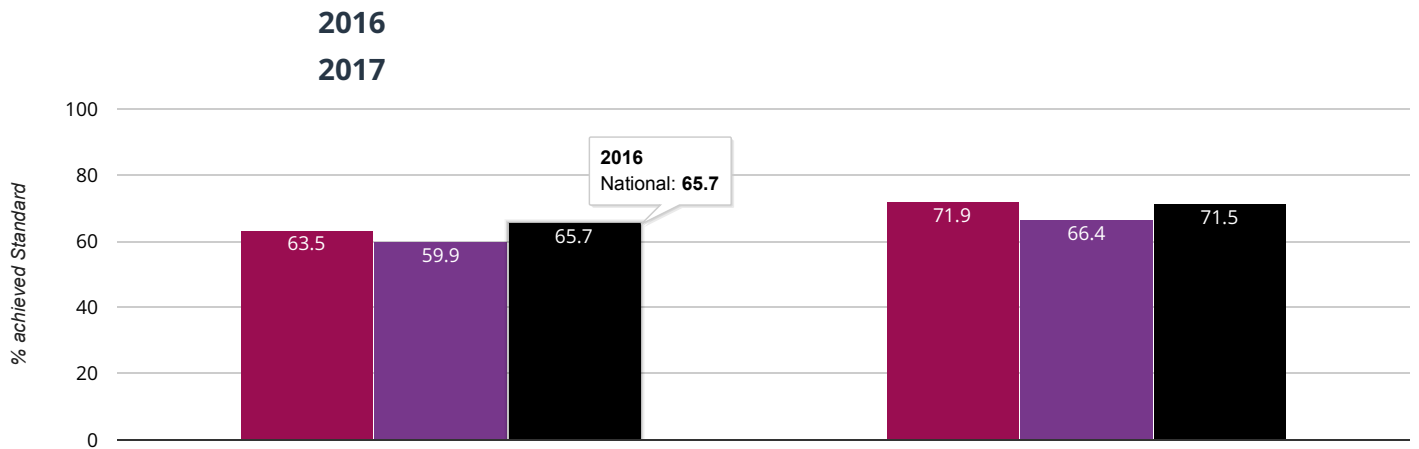

FARSLEY FARFIELD PRIMARY SCHOOL

Reading

19.3% in 2017

2% points rise since 2016

■ Farsley Farfield Primary School ■ Leeds (220) ■ National (15590)

Reading - average scaled score

102.7% in 2017

0.1% points drop since 2016

■ Farsley Farfield Primary School ■ Leeds (220) ■ National (15590)

Reading - achieved standard

71.9% in 2017

8.4% points rise since 2016

■ Farsley Farfield Primary School ■ Leeds (220) ■ National (15590)

Writing - achieved standard