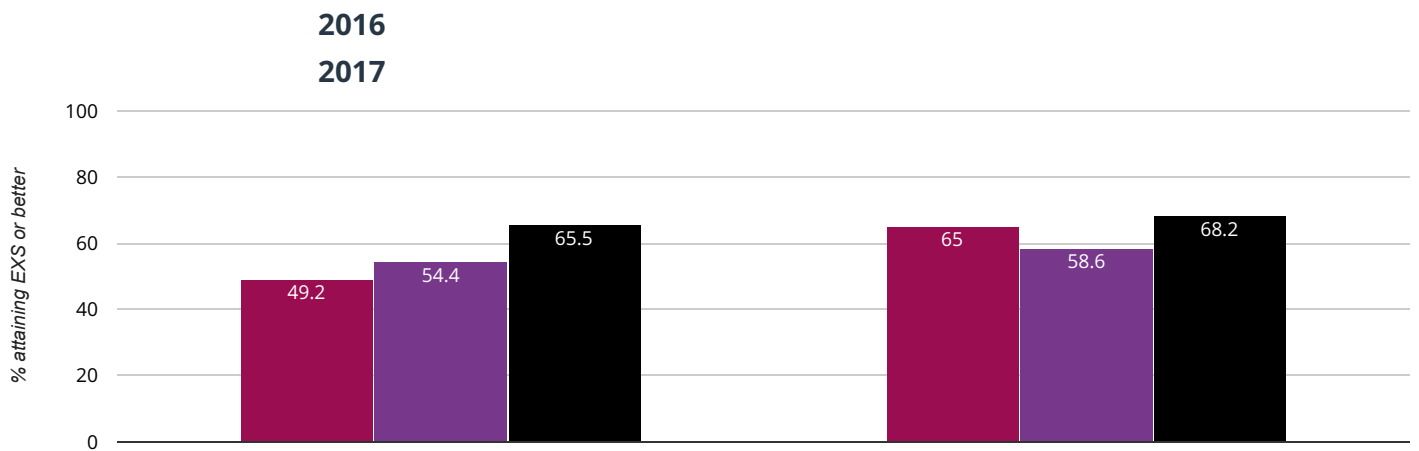

## Reading - attaining GDS

**31.7% in 2017**

**3.8% points rise since 2016**

■ Farsley Farfield Primary School   ■ Leeds (224)   ■ National (16051)

**✎ Writing - attaining EXS or better**

**65% in 2017**

**15.8% points rise since 2016**