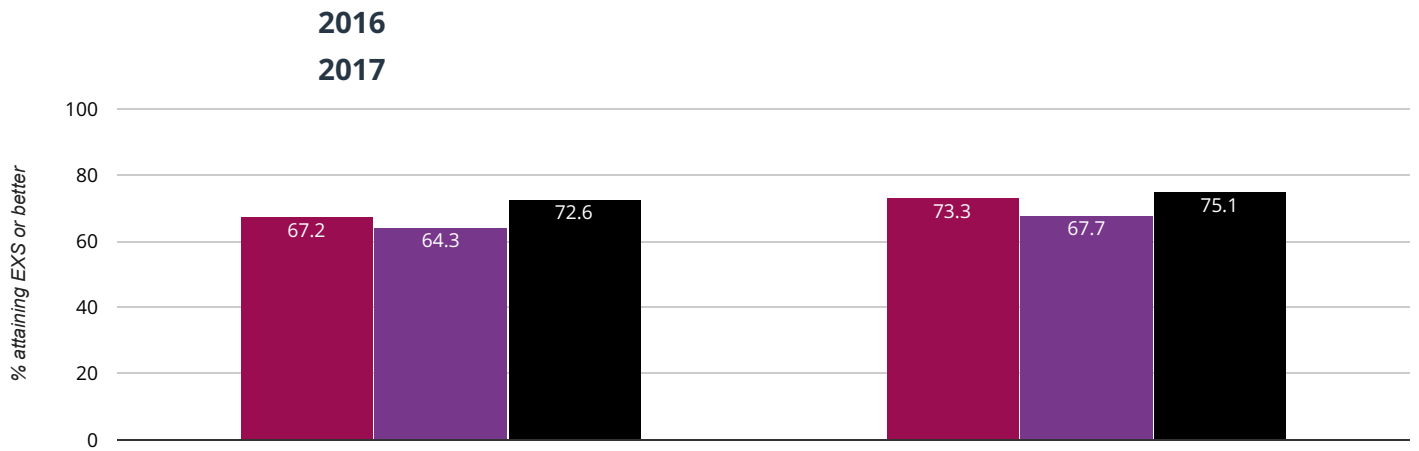

■ Farsley Farfield Primary School   ■ Leeds (224)   ■ National (16051)

**✎ Writing - attaining GDS**

**16.7% in 2017**

**0.3% points rise since 2016**

■ Farsley Farfield Primary School   ■ Leeds (224)   ■ National (16051)

## + Maths - attaining EXS or better

**73.3% in 2017**

**6.1% points rise since 2016**

■ Farsley Farfield Primary School   ■ Leeds (224)   ■ National (16051)