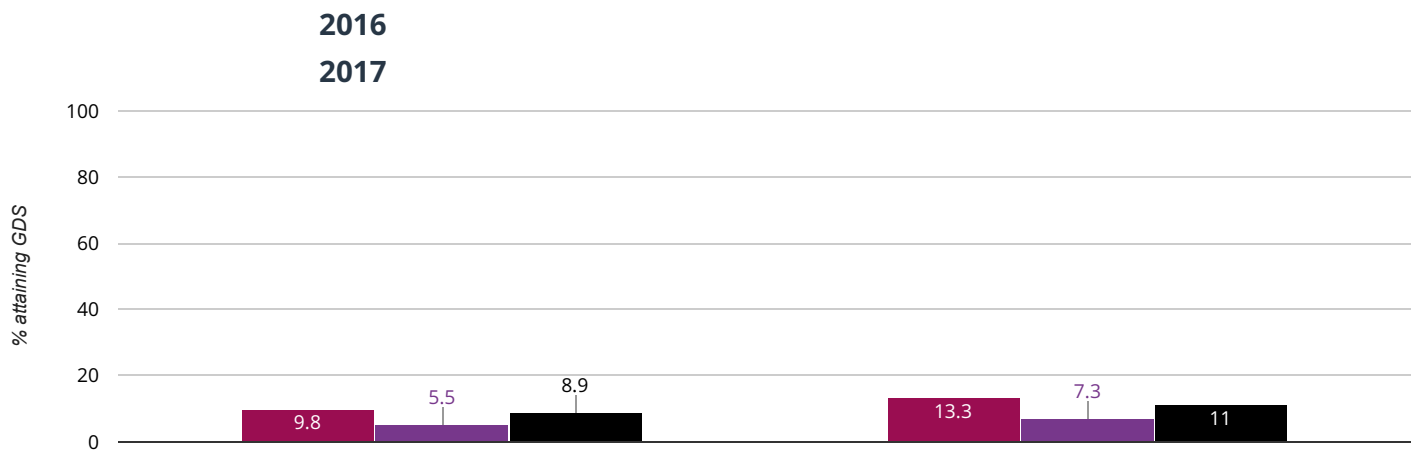

## + Maths - attaining GDS

**28.3% in 2017**

**10.3% points rise since 2016**

■ Farsley Farfield Primary School   ■ Leeds (224)   ■ National (16051)

**Science - attaining EXS**

**88.3% in 2017**

**3.1% points rise since 2016**

■ Farsley Farfield Primary School   ■ Leeds (224)   ■ National (16051)

**RWM - attaining EXS or better**

**60% in 2017**

**19% points rise since 2016**

■ Farsley Farfield Primary School   ■ Leeds (224)   ■ National (16051)

### RWM - attaining GDS

**13.3% in 2017**

**3.5% points rise since 2016**

 Farsley Farfield Primary School    Leeds (224)    National (16051)