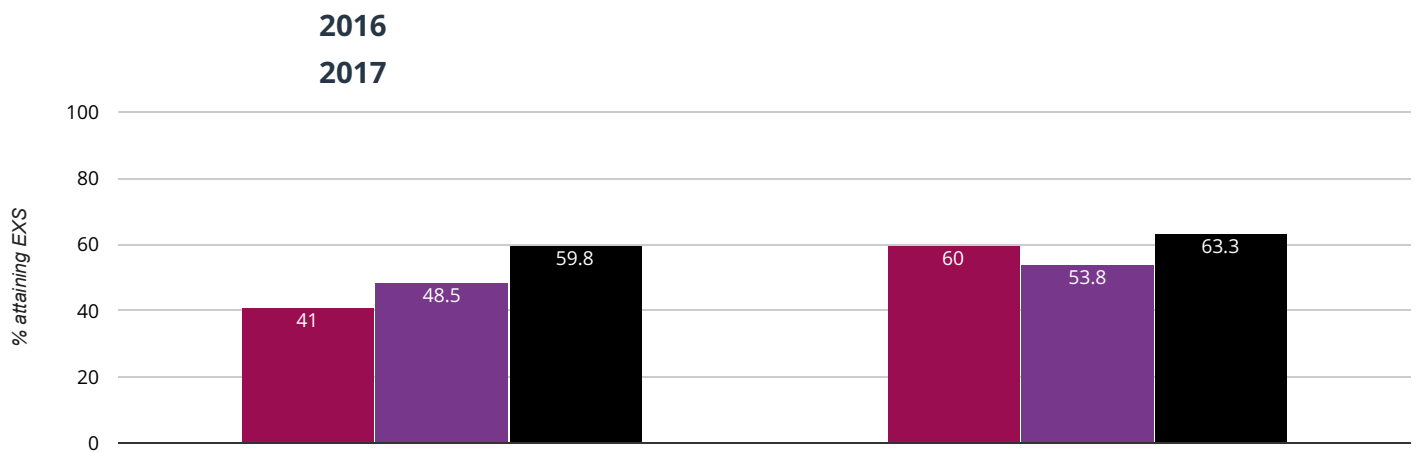

■ Farsley Farfield Primary School   ■ Leeds (224)   ■ National (16051)

**RWM - attaining EXS or better**

**60% in 2017**

**19% points rise since 2016**

■ Farsley Farfield Primary School   ■ Leeds (224)   ■ National (16051)

### RWM - attaining GDS

**13.3% in 2017**

**3.5% points rise since 2016**

 Farsley Farfield Primary School    Leeds (224)    National (16051)

### Reading, Writing, Maths and Science - attaining EXS

**60 in 2017**

**19 points rise since 2016**

 Farsley Farfield Primary School    Leeds (224)    National (16051)