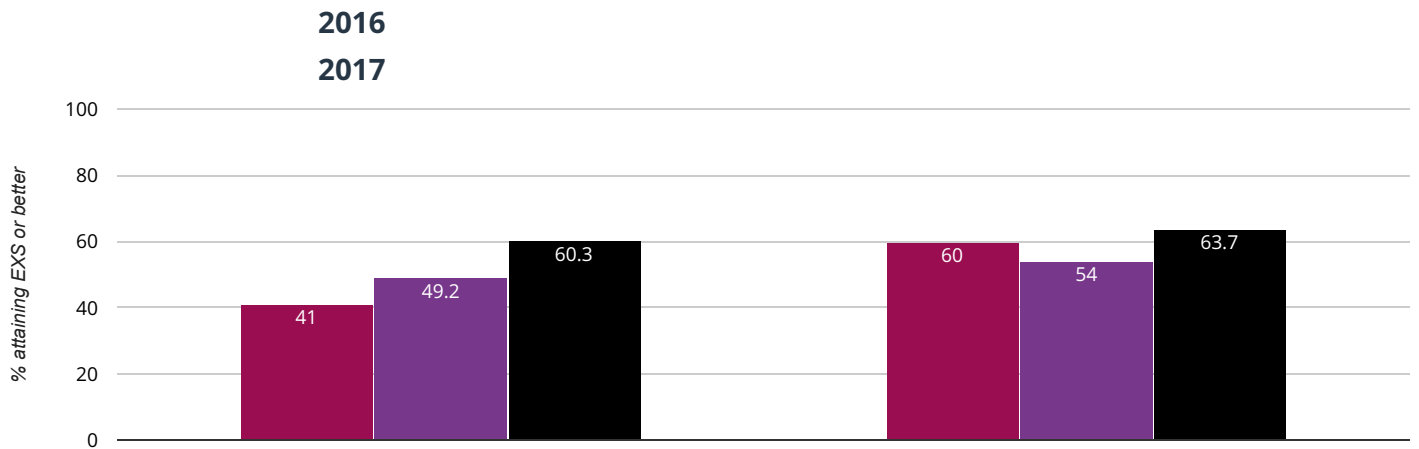

## + Maths - attaining EXS or better

**73.3% in 2017**

**6.1% points rise since 2016**

■ Farsley Farfield Primary School   ■ Leeds (224)   ■ National (16051)

## + Maths - attaining GDS

**28.3% in 2017**

**10.3% points rise since 2016**

■ Farsley Farfield Primary School   ■ Leeds (224)   ■ National (16051)

**Science - attaining EXS**

**88.3% in 2017**

**3.1% points rise since 2016**

■ Farsley Farfield Primary School   ■ Leeds (224)   ■ National (16051)

**RWM - attaining EXS or better**

**60% in 2017**

**19% points rise since 2016**

■ Farsley Farfield Primary School   ■ Leeds (224)   ■ National (16051)