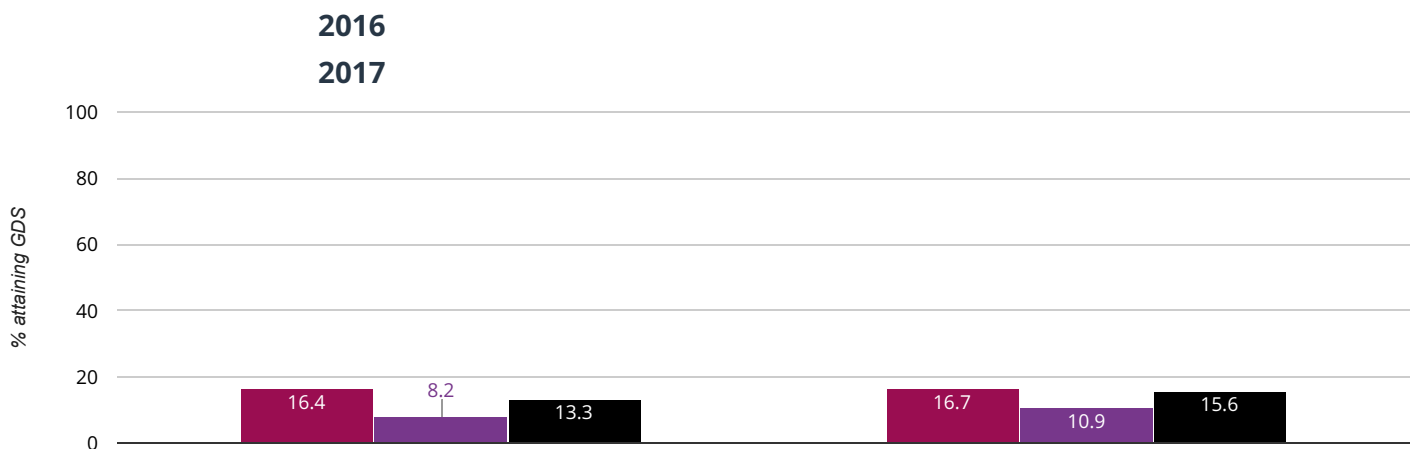

✎ Writing - attaining GDS

16.7% in 2017

0.3% points rise since 2016

■ Farsley Farfield Primary School   ■ Leeds (224)   ■ National (16051)