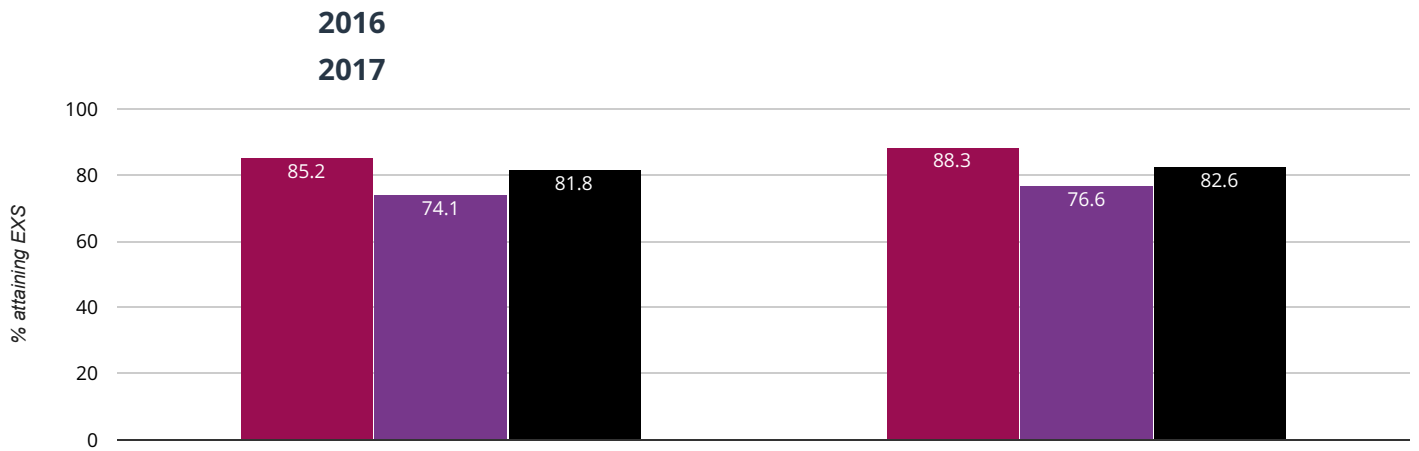

## + Maths - attaining EXS or better

**73.3% in 2017**

**6.1% points rise since 2016**

■ Farsley Farfield Primary School   ■ Leeds (224)   ■ National (16051)

## + Maths - attaining GDS

**28.3% in 2017**

**10.3% points rise since 2016**

■ Farsley Farfield Primary School   ■ Leeds (224)   ■ National (16051)

**Science - attaining EXS**

**88.3% in 2017**

**3.1% points rise since 2016**

■ Farsley Farfield Primary School   ■ Leeds (224)   ■ National (16051)

**RWM - attaining EXS or better**

**60% in 2017**

**19% points rise since 2016**

■ Farsley Farfield Primary School   ■ Leeds (224)   ■ National (16051)