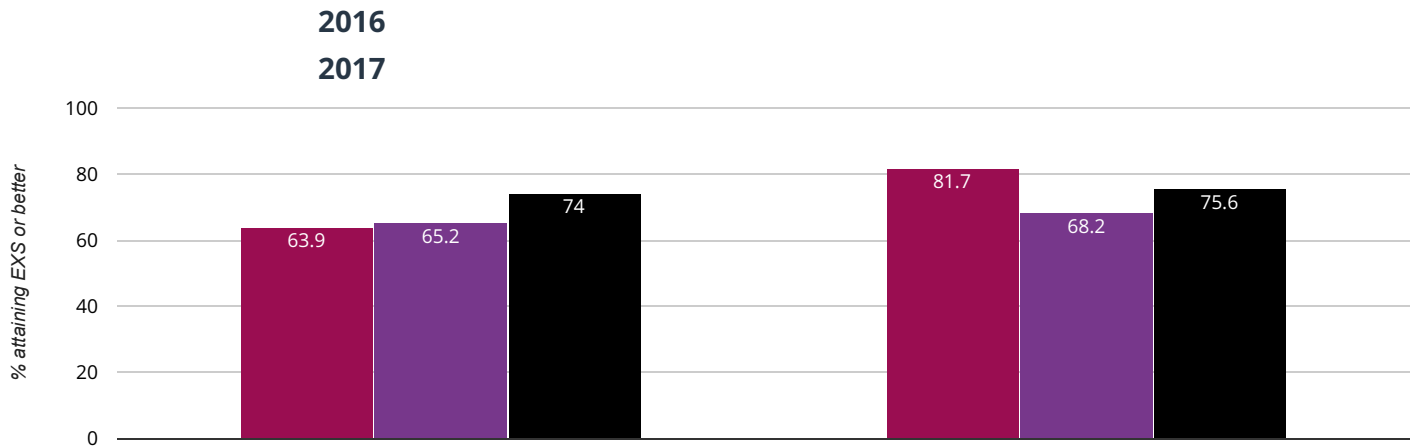

# FARSLEY FARFIELD PRIMARY SCHOOL

## Reading - attaining EXS or better

**81.7% in 2017**

**17.8% points rise since 2016**

■ Farsley Farfield Primary School   ■ Leeds (224)   ■ National (16051)