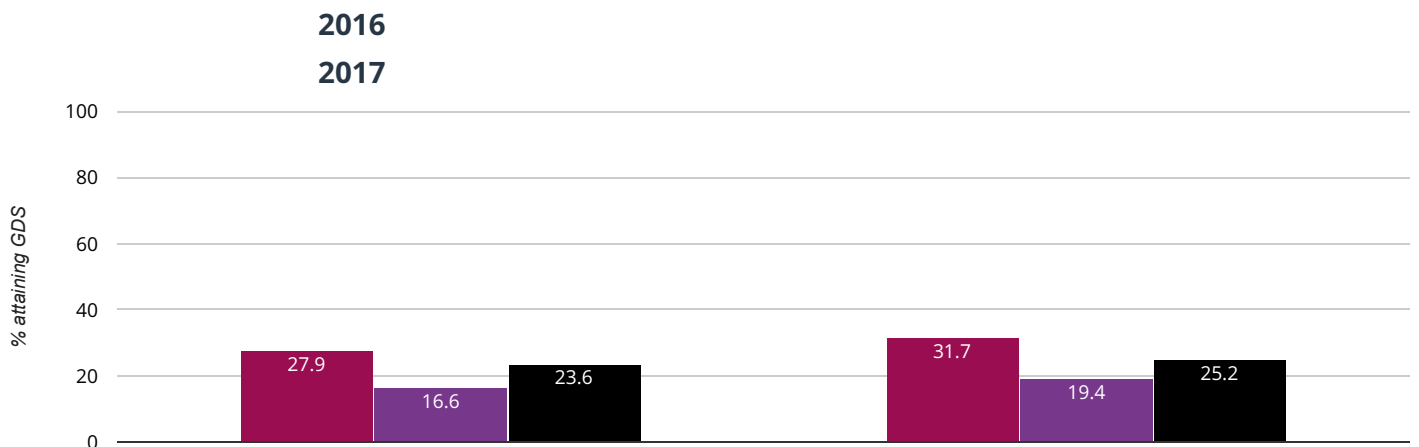

Reading - attaining GDS

31.7% in 2017

3.8% points rise since 2016

■ Farsley Farfield Primary School   ■ Leeds (224)   ■ National (16051)