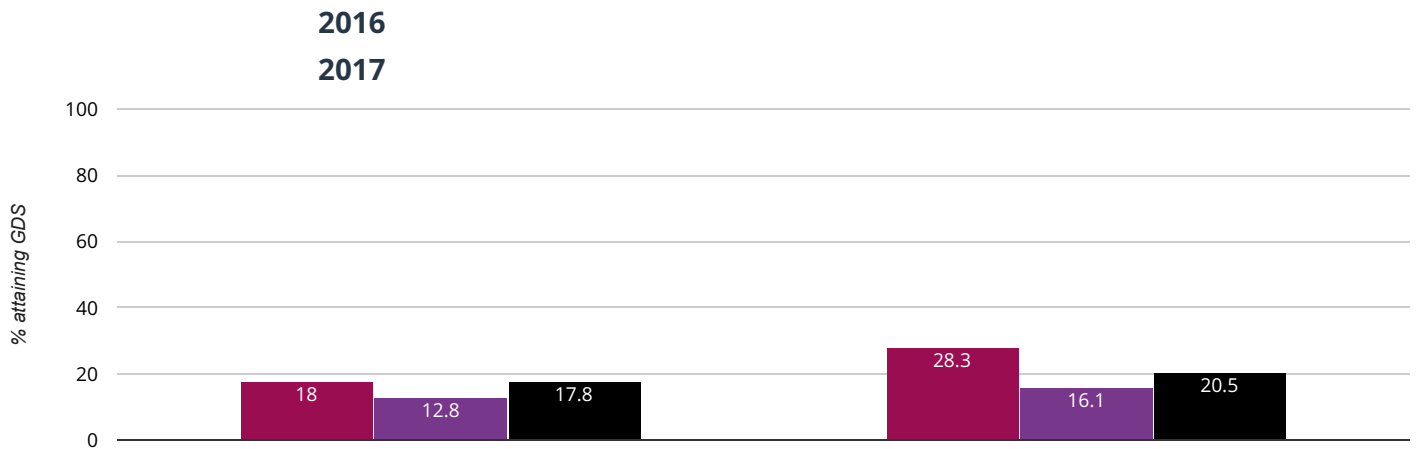

## + Maths - attaining EXS or better

**73.3% in 2017**

**6.1% points rise since 2016**

■ Farsley Farfield Primary School   ■ Leeds (224)   ■ National (16051)

## + Maths - attaining GDS

**28.3% in 2017**

**10.3% points rise since 2016**

■ Farsley Farfield Primary School   ■ Leeds (224)   ■ National (16051)

**Science - attaining EXS**

**88.3% in 2017**

**3.1% points rise since 2016**