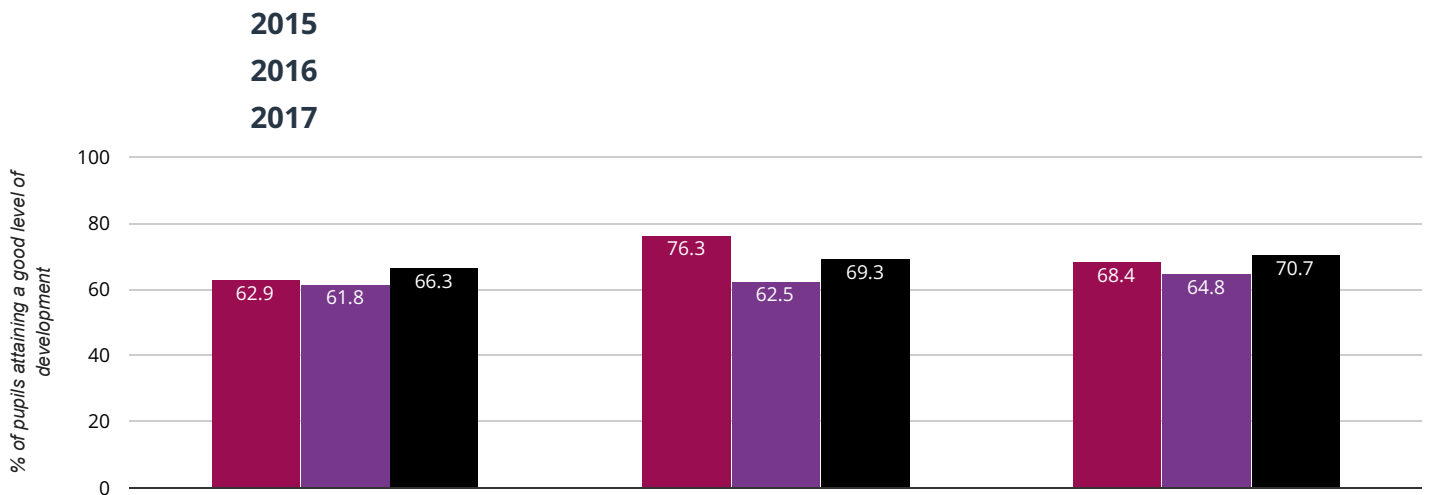

## FARSLEY FARFIELD PRIMARY SCHOOL

### ★ Good Level Of Development

**68.4% in 2017**

**7.9% points drop since 2016**

**5.5% points rise since 2015**

■ Farsley Farfield Primary School   ■ Leeds (236)   ■ National (16876)

## Average Total Points Score

**36.7% in 2017**

**0.2% points drop since 2016**

**3.4% points rise since 2015**

■ Farsley Farfield Primary School  
 ■ Leeds (236)  
 ■ National (16876)