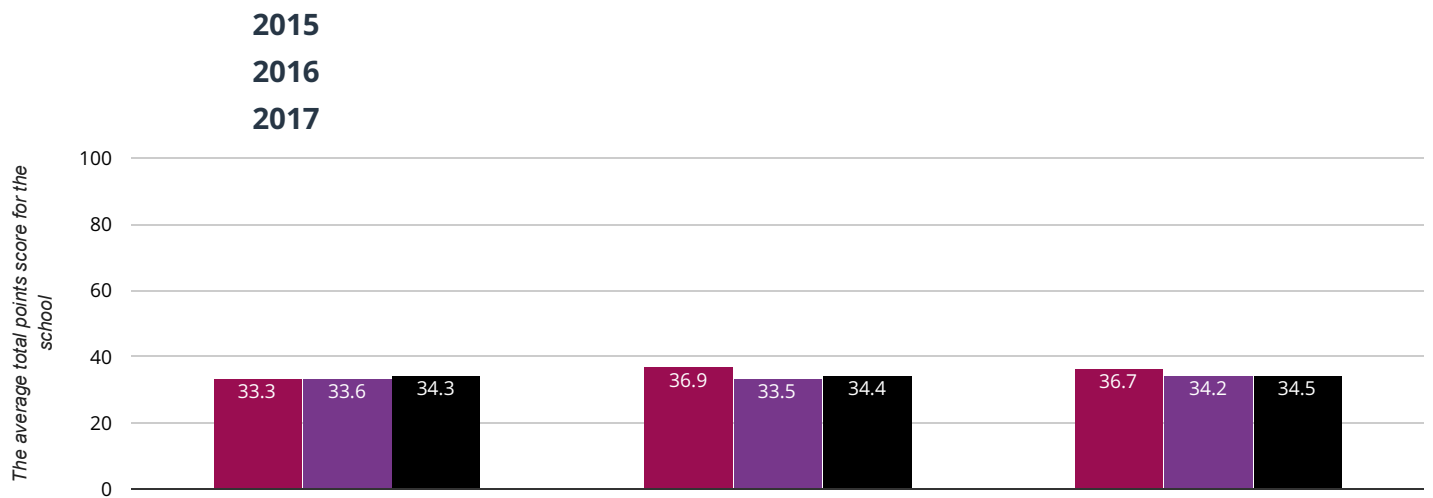

### ★ Good Level Of Development

**68.4% in 2017**

**7.9% points drop since 2016**

**5.5% points rise since 2015**

■ Farsley Farfield Primary School   ■ Leeds (236)   ■ National (16876)

## Average Total Points Score

**36.7% in 2017**

**0.2% points drop since 2016**

**3.4% points rise since 2015**

■ Farsley Farfield Primary School  
 ■ Leeds (236)  
 ■ National (16876)